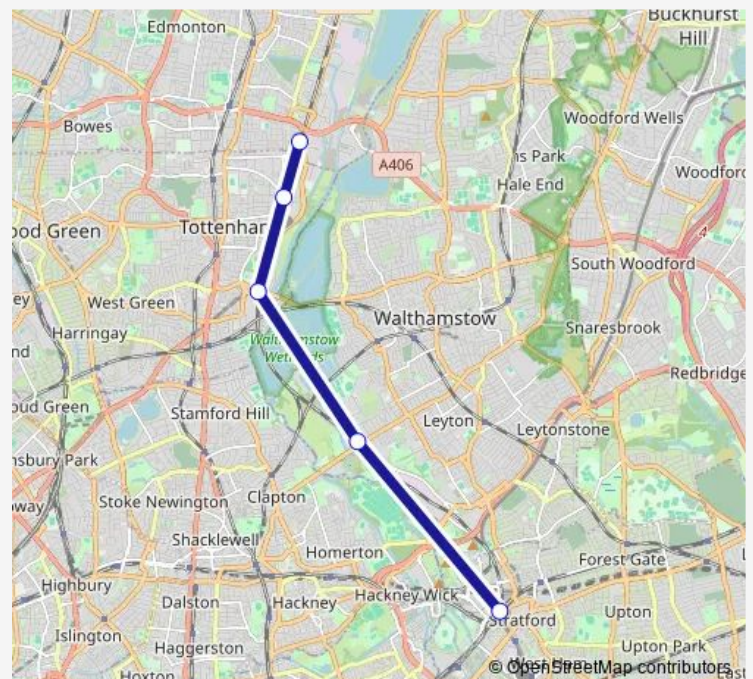

Rail Great Anglia Meridian Water Station - Stratford (London)

[Go to website](#)**Direction**

Meridian Water Station — Stratford (London)

5 stops

[Open route schedule](#)

Meridian Water Station

Northumberland Park

Tottenham Hale

Lea Bridge

Stratford (London)

Route schedule

Meridian Water Station — Stratford (London)

Monday 06:18-23:50

Tuesday 06:22-23:08

Wednesday 06:22-23:45

Thursday 06:22-23:08

Friday 06:22-23:08

Saturday 06:38-23:18

Sunday 08:15-23:15

Route info

Direction: Meridian Water Station

Stops: 5

Trip Duration: 0 hour 15 min

Great Anglia — Stratford (London) - Meridian Water Station

BusMaps

Direction

Stratford (London) — Meridian Water Station

5 stops

[Open route schedule](#)

Stratford (London)

Lea Bridge