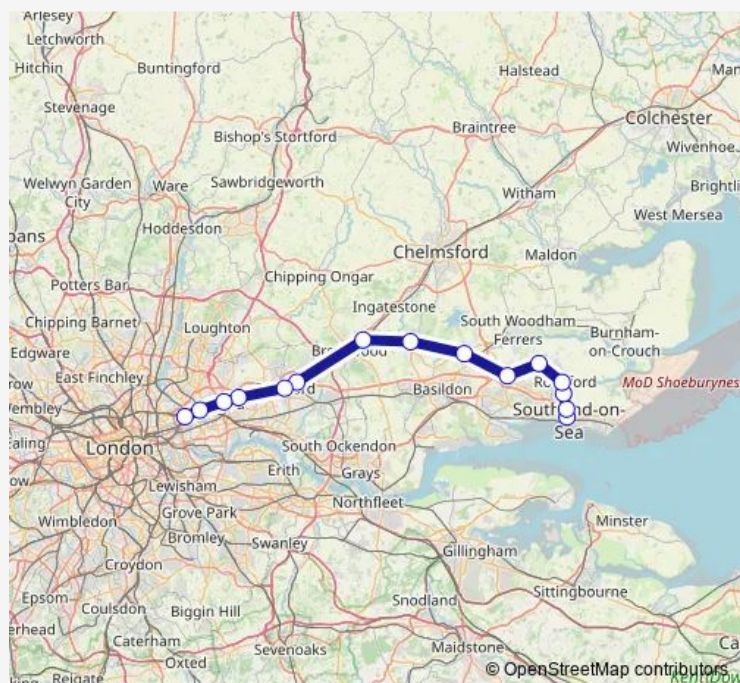

Rail Great Anglia Southend Victoria - Stratford (London)

[Go to website](#)

Direction

Stratford (London) — Southend Victoria

11 stops

[Open route schedule](#)

Stratford (London)

Maryland

Southend Victoria

Route schedule

Stratford (London) — Southend Victoria

Monday —

Tuesday —

Wednesday —

Thursday —

Friday 04:38

Saturday 04:43

Sunday —

Route info

Direction: Stratford (London)

Stops: 11

Trip Duration: 0 hour 42 min

Great Anglia — Southend Victoria - Stratford (London)

Direction

Southend Victoria — Stratford (London)

15 stops

[Open route schedule](#)

Southend Victoria

Prittlewell

Southend Airport

Rochford

Hockley