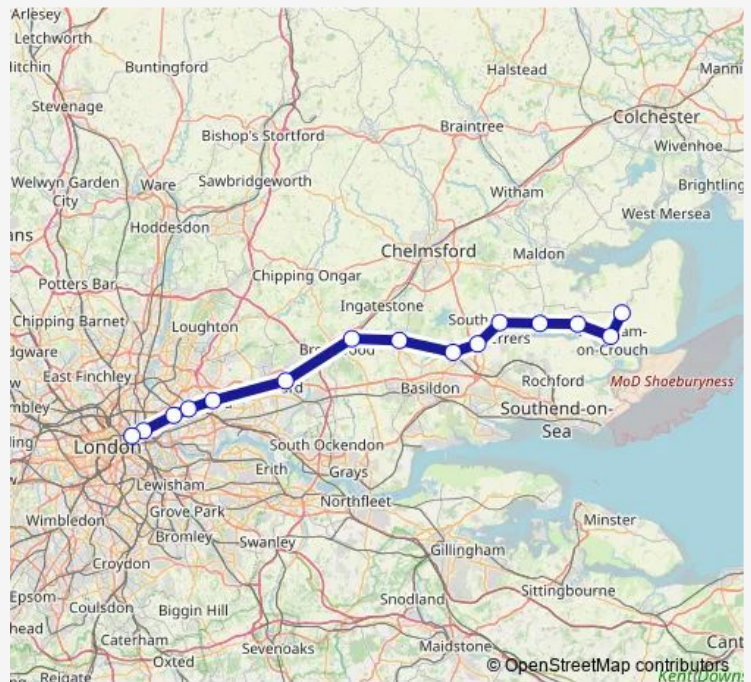

Battlesbridge

South Woodham Ferrers

North Fambridge

Althorne Essex

Burnham-on-Crouch

Southminster

Route schedule

London Liverpool Street — Southminster

Monday 17:14-17:56

Tuesday 17:14-17:56

Wednesday 17:14-17:56

Thursday 17:14-17:56

Friday 17:14-17:56

Saturday —

Sunday —

Route info

Direction: London Liverpool Street

Stops: 16

Trip Duration: 1 hour 11 min

Great Anglia — London Liverpool Street - Southminster

Direction

Southminster — London Liverpool Street

16 stops

[Open route schedule](#)

Sunday —

Route info

Direction: Southminster

Stops: 16

Trip Duration: 1 hour 11 min

Great Anglia Rail time schedules and route maps are available in an offline PDF at busmaps.com. Use the busmaps.com website to see live bus times, train schedule or subway schedule, and step-by-step directions for all public transit in London