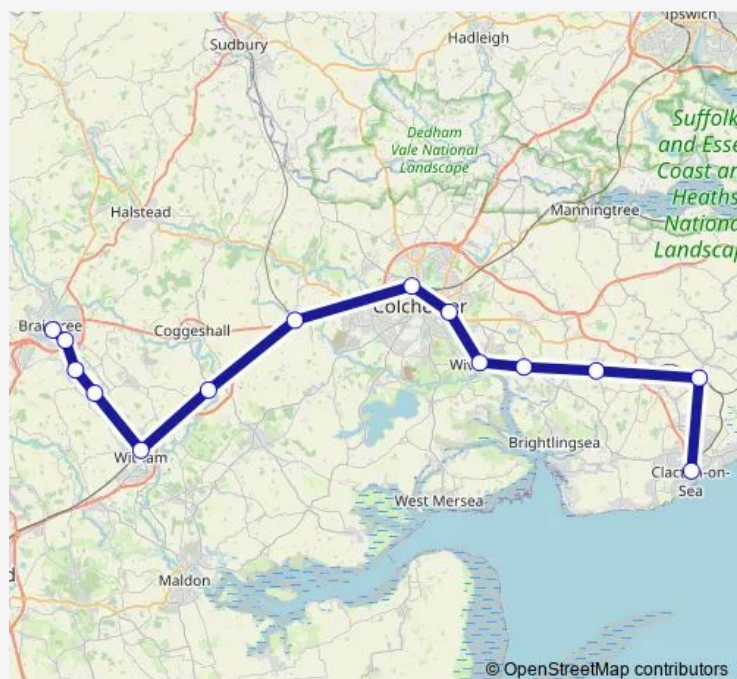

Rail Great Anglia Braintree - Clacton-on-Sea

[Go to website](#)

Direction

Braintree — Clacton-on-Sea

14 stops

[Open route schedule](#)

Braintree

Braintree Freeport

Alresford (Essex)

Great Bentley

Thorpe-le-Soken

Clacton-on-Sea

Route schedule

Braintree — Clacton-on-Sea

Monday	—
Tuesday	—
Wednesday	—
Thursday	—
Friday	—
Saturday	24:44 ⁺¹
Sunday	00:44

Route info

Direction: Braintree

Stops: 14

Trip Duration: 1 hour 10 min

Great Anglia Rail time schedules and route maps are available in an offline PDF at busmaps.com. Use the busmaps.com website to see live bus times, train schedule or subway schedule, and step-by-step directions for all public transit in Colchester