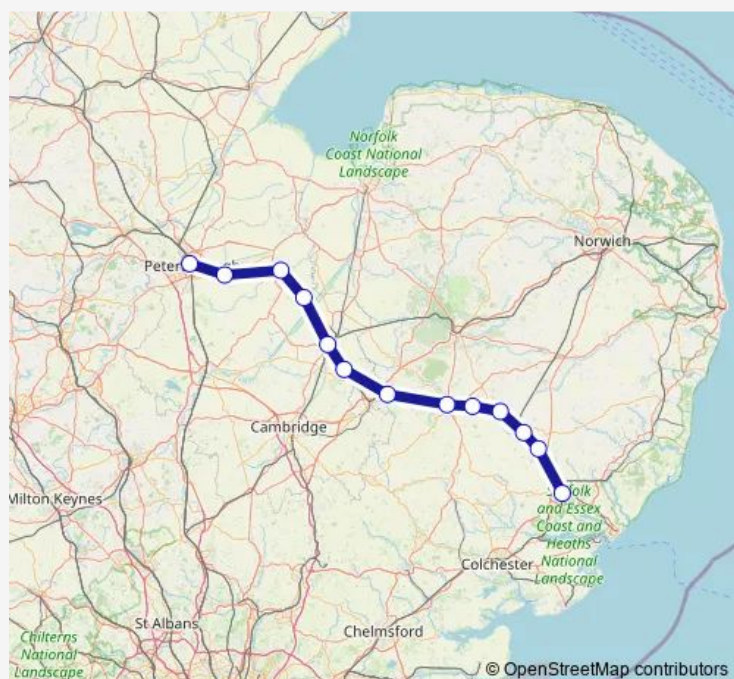

### Route info

Direction: Peterborough

Stops: 10

Trip Duration: 1 hour 37 min

Great Anglia — Ipswich - Peterborough

**Direction**

Ipswich — Peterborough

13 stops

Soham

Ely

Manea

March

Whittlesea

Peterborough

## Route info

Direction: Ipswich

Stops: 13

Trip Duration: 1 hour 50 min

Great Anglia Rail time schedules and route maps are available in an offline PDF at [busmaps.com](https://busmaps.com). Use the [busmaps.com](https://busmaps.com) website to see live bus times, train schedule or subway schedule, and step-by-step directions for all public transit in Peterborough