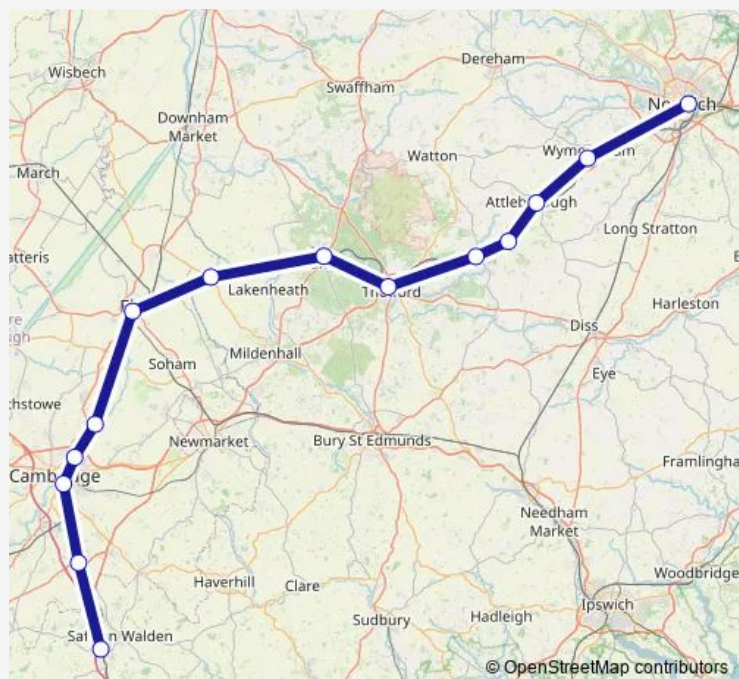

Wednesday —

Thursday —

Friday —

Saturday 15:21

Sunday —

Route info

Direction: Norwich

Stops: 14

Trip Duration: 1 hour 45 min

Great Anglia — Audley End - Norwich

Direction

Audley End — Norwich

12 stops

[Open route schedule](#)

Audley End

Whittlesford Parkway

Cambridge

Cambridge North

Waterbeach

Ely

Lakenheath

Brandon

Thetford

Attleborough