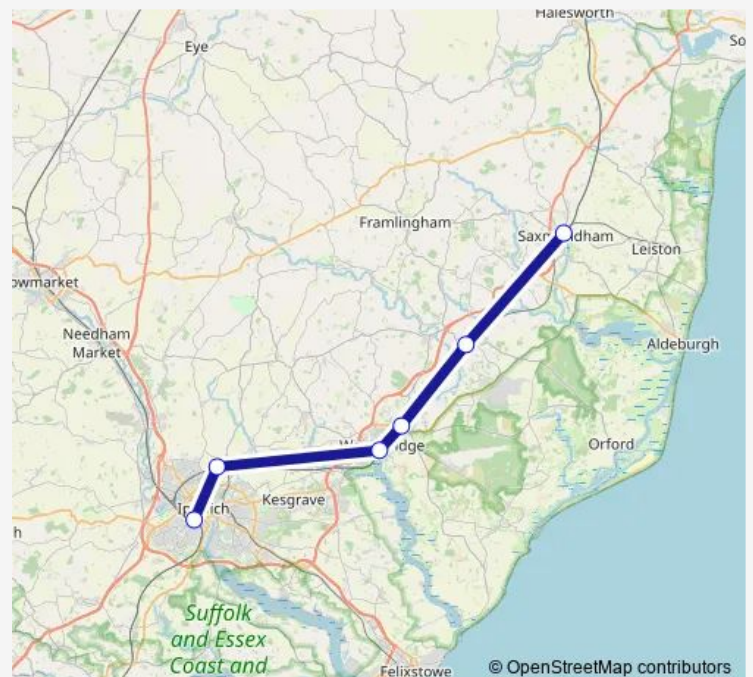

### Route info

Direction: Ipswich

Stops: 6

Trip Duration: 0 hour 38 min

Great Anglia — Ipswich - Saxmundham

Great Anglia Rail time schedules and route maps are available in an offline PDF at [busmaps.com](https://busmaps.com). Use the [busmaps.com](https://busmaps.com) website to see live bus times, train schedule or subway schedule, and step-by-step directions for all public transit in Ipswich