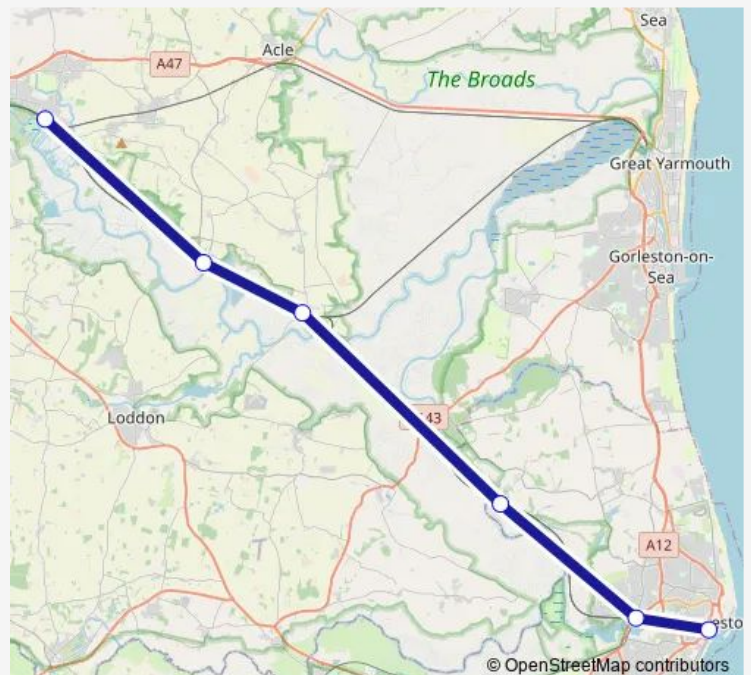

Rail Great Anglia Brundall - Lowestoft

[Go to website](#)

Direction

Brundall — Lowestoft

6 stops

[Open route schedule](#)

Brundall

Cantley

Reedham (Norfolk)

Somerleyton

Oulton Broad North

Lowestoft

Route schedule

Brundall — Lowestoft

Monday	—
Tuesday	—
Wednesday	—
Thursday	—
Friday	—
Saturday	—
Sunday	07:32

Route info

Direction: Brundall

Stops: 6

Trip Duration: 0 hour 28 min

Great Anglia — Brundall - Lowestoft

Great Anglia Rail time schedules and route maps are available in an offline PDF at busmaps.com. Use the busmaps.com website to see live bus times, train schedule or subway schedule, and step-by-step directions for all public transit in Lowestoft