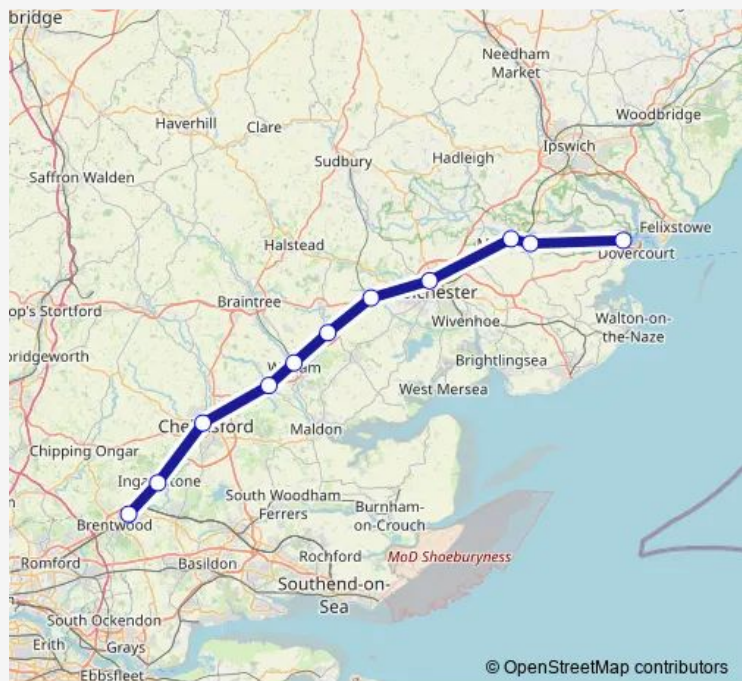

**Rail Great Anglia Shenfield - Harwich International**

[Go to website](#)

**Direction**  
 Shenfield — Harwich International

11 stops

[Open route schedule](#)

- Shenfield
- Ingatestone
- Chelmsford
- Hatfield Peverel
- Witham (Essex)
- Kelvedon
- Marks Tey
- Colchester
- Manningtree
- Mistley
- Harwich International

Route schedule  
 Shenfield — Harwich International

Monday	—
Tuesday	—
Wednesday	—
Thursday	—
Friday	—
Saturday	06:51-20:51
Sunday	07:06

**Route info**

Direction: Shenfield

Stops: 11

Trip Duration: 1 hour 10 min

## Direction

Harwich International — Shenfield

11 stops

[Open route schedule](#)

Harwich International

Mistley

Manningtree

Colchester

## Route info

Direction: Harwich International

Stops: 11

Trip Duration: 1 hour 12 min

**Direction**

Harwich International — Shenfield

10 stops

[Open route schedule](#)