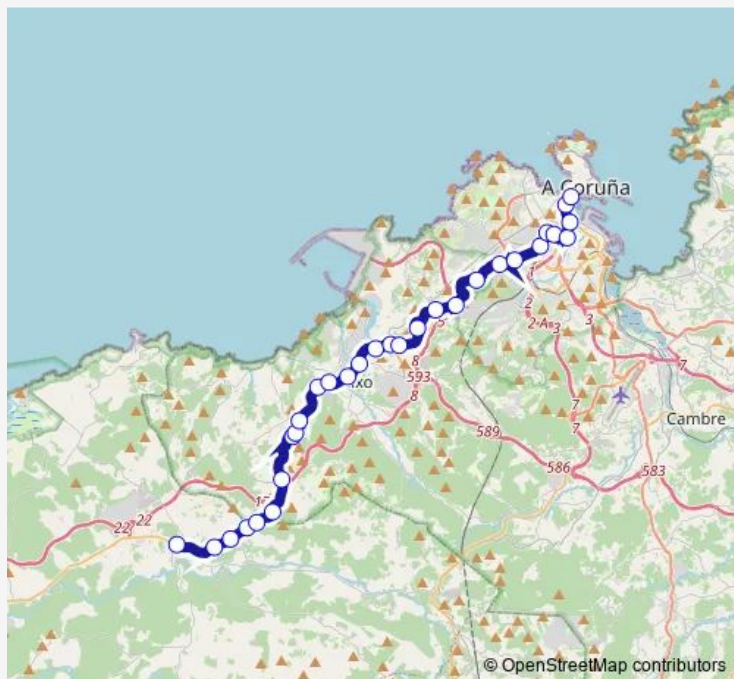

Thursday 07:15

Friday 07:15

Saturday —

Sunday —

Route info

Direction: Laracha Concello

Stops: 30

Trip Duration: 0 hour 49 min