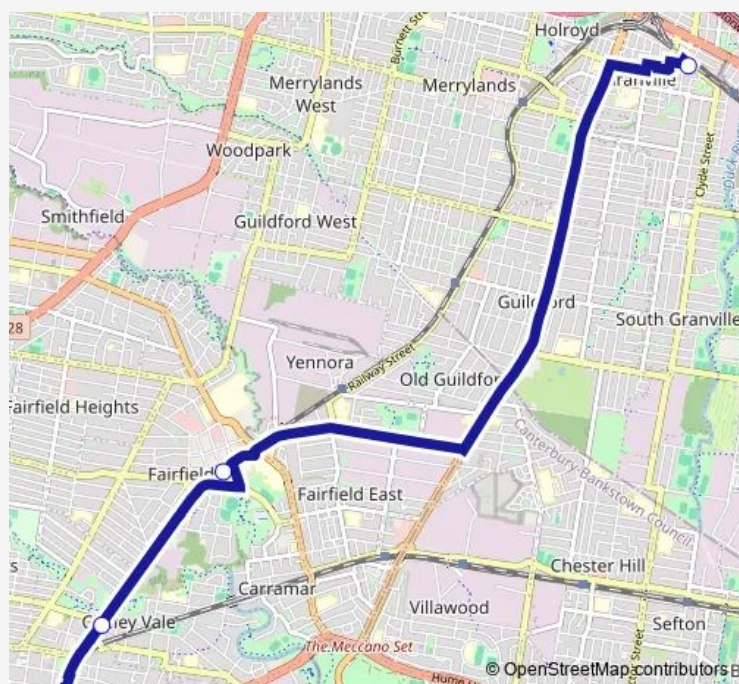

Monday 04:08-06:00

Tuesday —

Wednesday —

Thursday —

Friday —

Saturday —

Sunday 04:08-00:56⁺¹

Route info

Direction: Railway Pde Before Cabramatta Rd W

Stops: 4

Trip Duration: 0 hour 23 min

5t2 — Cabramatta, Canley Vale, Fairfield, then Granville

Direction

Granville Station, Stand A — Cabramatta Station, Railway Pde, Stand E

Monday 04:58-06:03

Tuesday —

Wednesday —

Thursday —

Friday —

Saturday —

Sunday 04:58-01:13⁺¹

Route info

Direction: Granville Station, Stand A

Stops: 4

Trip Duration: 0 hour 20 min

5t2 Rail Replacement Bus Service time schedules and route maps are available in an offline PDF at busmaps.com. Use the busmaps.com website to see live bus times, train schedule or subway schedule, and step-by-step directions for all public transit in Liverpool