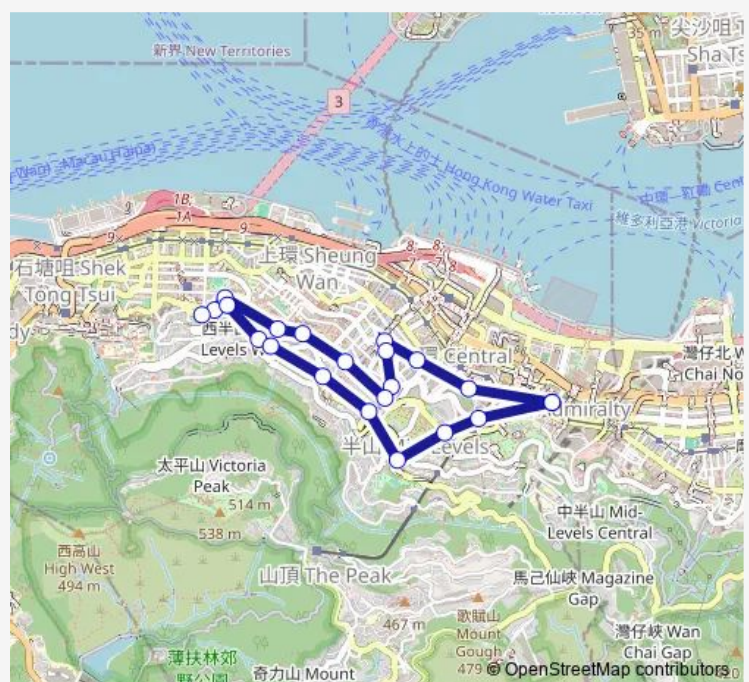

[Ctb] Euston Court, Park Road

[Ctb] Ying WAH Girls' School, Robinson Road

[Ctb] Peakville, Robinson Road

[Ctb] Seymour Road, Robinson Road

### Route schedule

[Ctb] Admiralty Station - Tamar Street — [Ctb] Admiralty Station - Tamar Street

Monday 07:00-07:40

Tuesday 07:00-07:40

Wednesday 07:00-07:40

Thursday 07:00-07:40

Friday 07:00-07:40

Saturday —

### Route info

Direction: [Ctb] Admiralty Station - Tamar Street

Stops: 22

Trip Duration: 0 hour 15 min

12M — Admiralty (Tamar Street) - Park Road (Circular)

[Ctb] Raimondi College, Robinson Road

[Ctb] Garden Terrace, Robinson Road