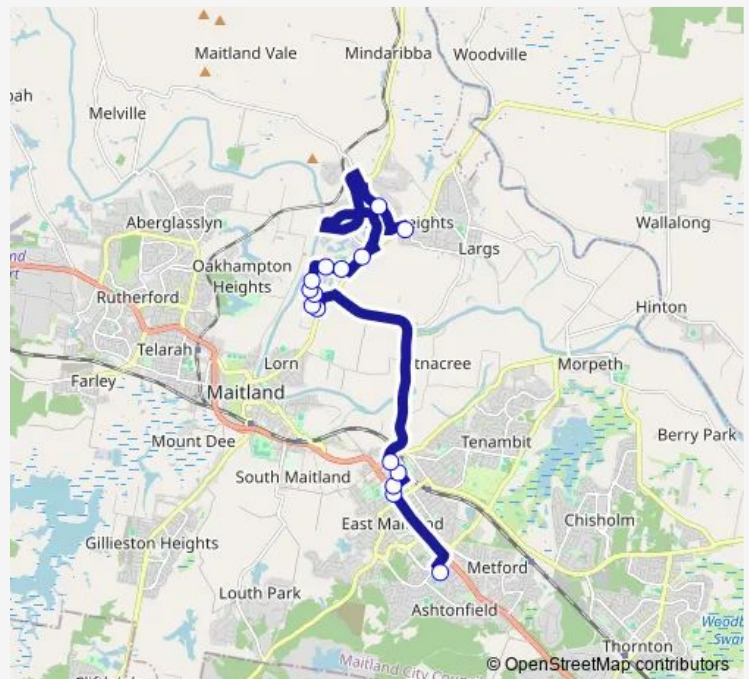

Newcastle St After George St

St Joseph's Primary School, King St

Lawes St Before William St

Lawes St At Grant St

Westbourne Rd At Paterson Rd

Addison Rd After Westbourne Rd

Addison Rd At Bayswater Rd

Kensington Rd After Bayswater Rd

Kensington Rd Opp Denison Rd

Bolwarra Rd Opp Maitland Rd

Bolwarra Heights Public School Bolwarra Rd

Paterson Rd Opp Bolwarra Uniting Church

Total Rd Before Hilldale Dr (Hail And Ride)

James St At Patterson Rd

Route schedule

Hunter Valley Grammar School, Norfolk St — James St At Patterson Rd

Monday	15:16
Tuesday	15:16
Wednesday	15:16
Thursday	15:16
Friday	15:16
Saturday	—
Sunday	—

Route info

Direction: Hunter Valley Grammar School, Norfolk St

Stops: 15

Trip Duration: 0 hour 37 min

2218 — Hunter Valley Grammar to Hunterglen Dr and Paterson Rd

2218 School Bus time schedules and route maps are available in an offline PDF at busmaps.com. Use the busmaps.com website to see live bus times, train schedule or subway schedule, and step-by-step directions for all public transit in Maitland