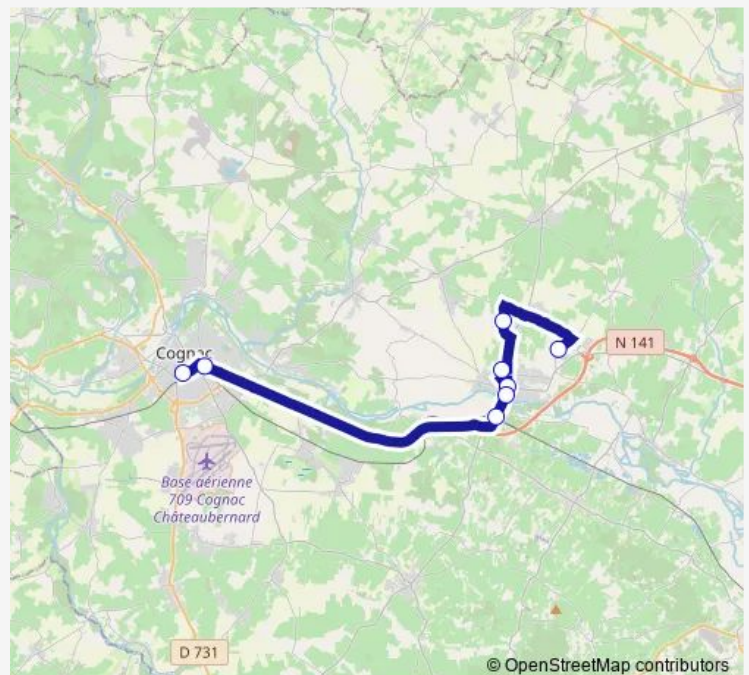

Direction

LA Touche — Gare D'Echanges - Correspondances

8 stops

[Open route schedule](#)

LA Touche

Brassac

Cite

Jarnac Mairie

Place DU Chateau

LE Bout DES Ponts

Lycee Louis Delage

Gare D'Echanges - Correspondances

Route schedule

LA Touche — Gare D'Echanges - Correspondances

Monday	07:05
Tuesday	07:05
Wednesday	07:05
Thursday	07:05
Friday	07:05
Saturday	—
Sunday	—

Route info

Direction: LA Touche

Stops: 8

Trip Duration: 0 hour 35 min

Direction

Gare D'Echanges - Correspondances — LA Touche

9 stops

[Open route schedule](#)

LA Touche

Route schedule

Gare D'Echanges - Correspondances — LA Touche

Monday	17:17
Tuesday	17:17
Wednesday	12:22
Thursday	17:17
Friday	17:17
Saturday	—
Sunday	—

Route info

Direction: Gare D'Echanges - Correspondances