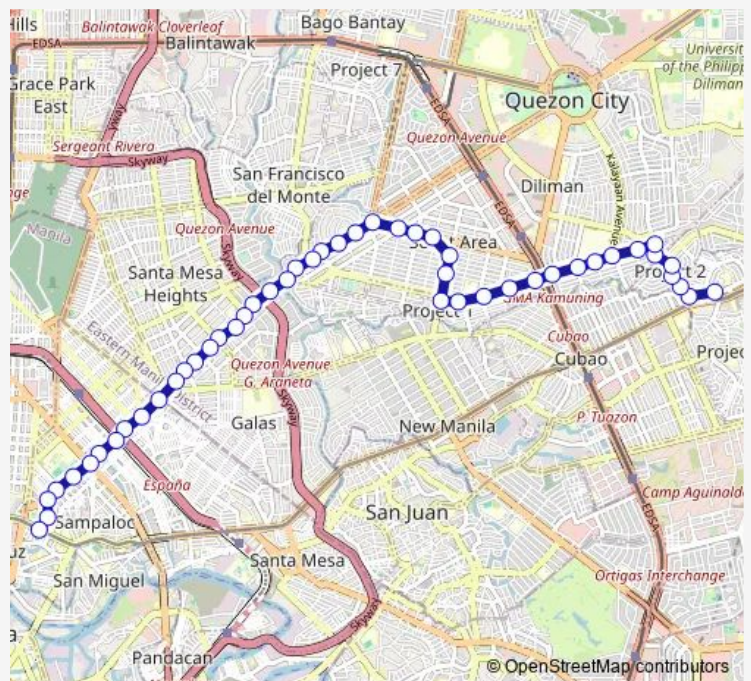

Kamuning Rd, Quezon City, Manila

Judge Damien Jimenez / Kamuning Rd, Quezon City, Manila

Teodoro Gener / Kamuning Rd, Quezon City, Manila

Tomas Morato Ave / Marathon

Route schedule

Molave, Quezon City, Manila — Claro M. Recto Ave / Nicanor Reyes Street Intersection, Manila

Monday	00:00
Tuesday	00:00
Wednesday	00:00
Thursday	00:00
Friday	00:00
Saturday	00:00
Sunday	00:00

Route info

Direction: Molave, Quezon City, Manila

Stops: 49

Trip Duration: 0 hour 57 min

■ Proj. 2 & 3 - Recto via Kamuning, E. Rodriguez