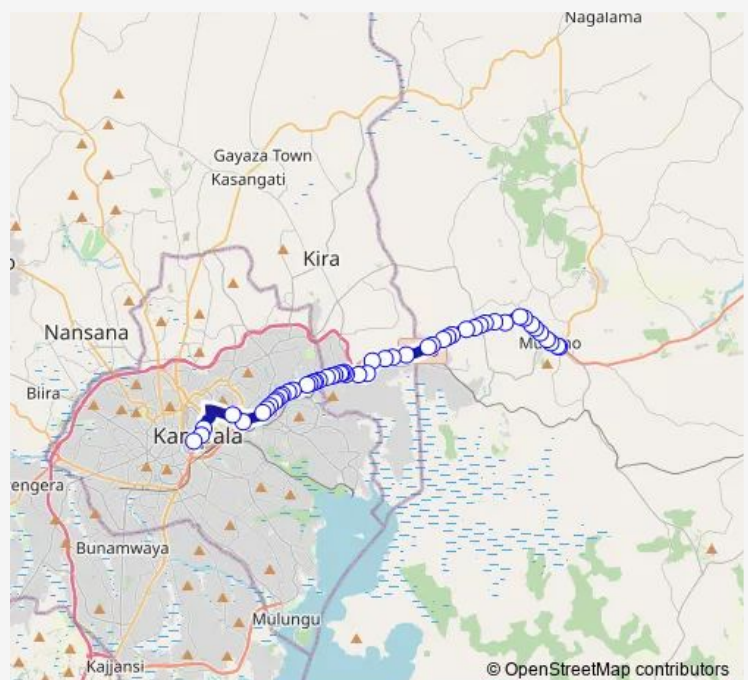

Oil Com Petrol Station (Namanve)

Century Bottling Co.

Namanve

Route schedule

Mukono Taxi Park — Grand Imperial Hotel - East African Development Bank

Monday 06:30-19:00

Tuesday 06:30-19:00

Wednesday 06:30-19:00

Thursday 06:30-19:00

Friday 06:30-19:00

Saturday 06:30-19:00

Sunday 06:30-19:00

Route info

Direction: Mukono Taxi Park

Stops: 52

Trip Duration: 1 hour 50 min

■ IC116 — City Square-Mukono Taxi Park

Gto Petro Pump - Watoto Church East

Shire Petroleum

Bweyogerere

Namboole Stage

Mandela Sports Hotel

Palace Junior School

Shell (Kireka)