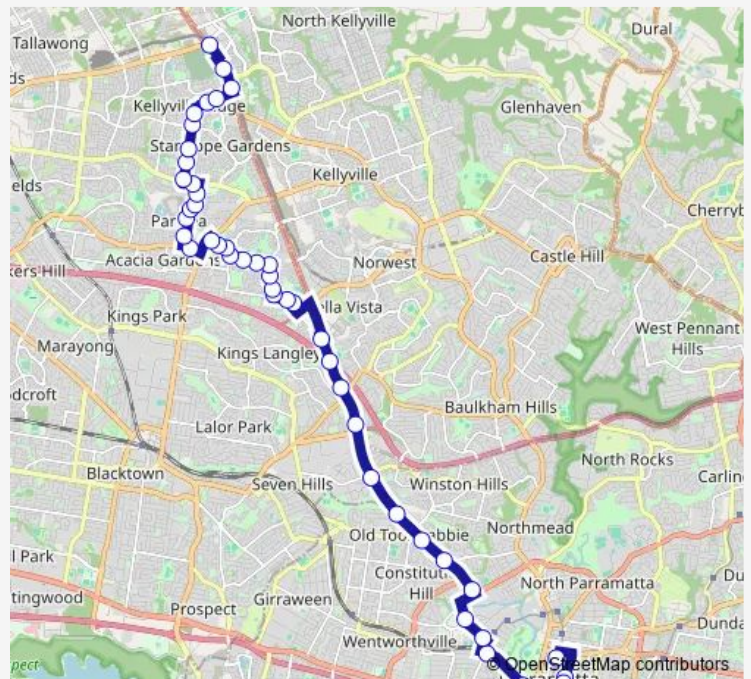

Glenwood Park Dr Opp Silkyoak Cl

Glenwood Park Dr At Peak St

Forman Av After Glenwood Park Dr

**Route schedule**

Parramatta Station, Stand B4 — Tempus St After White Hart Dr

Monday	—
Tuesday	06:05-20:34
Wednesday	06:05-20:34
Thursday	—
Friday	—
Saturday	—
Sunday	—

**Route info**

Direction: Parramatta Station, Stand B4

Stops: 43

Trip Duration: 0 hour 55 min

T63 — Rouse Hill Town Centre to Parramatta via Kellyville Ridge **BusMaps**

Forman Av Before Packsaddle St

Forman Av After Packsaddle St