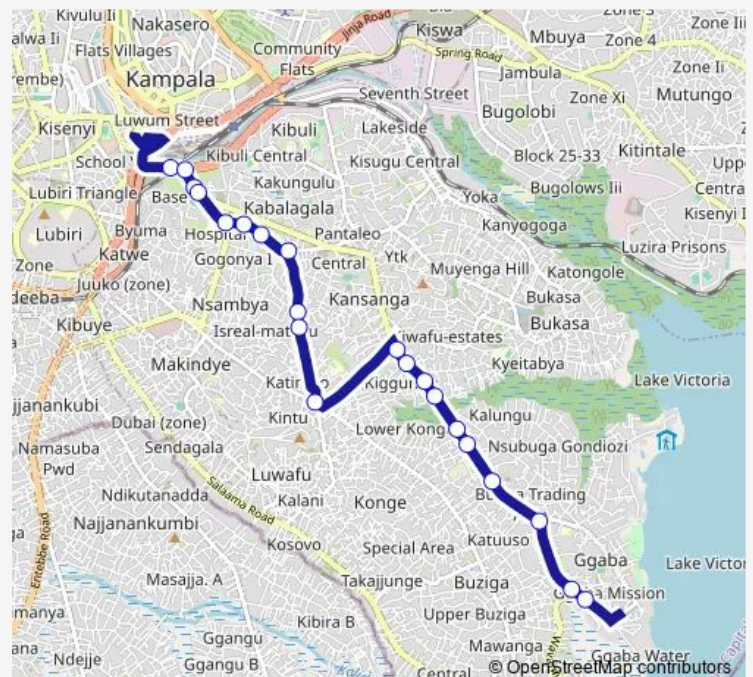

Bunga-kauku

Wavamuno Stage - Ggaba Rd

Ggaba Rd 1

Route schedule

Railway Crossline — Ggaba Rd 1

Monday 06:30-19:00

Tuesday 06:30-19:00

Wednesday 06:30-19:00

Thursday 06:30-19:00

Friday 06:30-19:00

Saturday 06:30-19:00

Sunday 06:30-19:00

Route info

Direction: Railway Crossline

Stops: 21

Trip Duration: 1 hour 8 min

KA038 — Ggaba-Old Taxi Park

KA038 Bus time schedules and route maps are available in an offline PDF at busmaps.com. Use the busmaps.com website to see live bus times, train schedule or subway schedule, and step-by-step directions for all public transit in Kampala