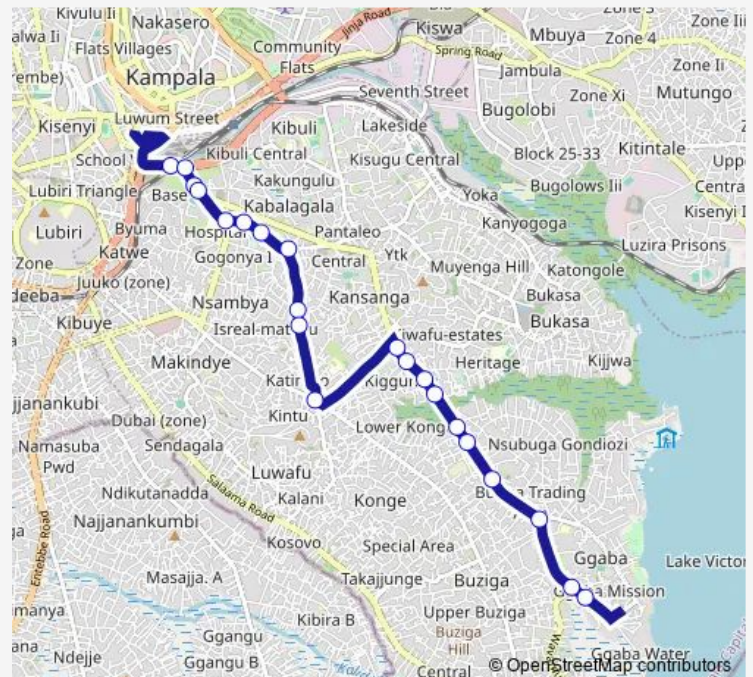

Bunga-kauku

Wavamuno Stage - Ggaba Rd

Ggaba Rd 1

Route schedule

Railway Crossline — Ggaba Rd 1

Monday 06:30-19:00

Tuesday 06:30-19:00

Wednesday 06:30-19:00

Thursday 06:30-19:00

Friday 06:30-19:00

Saturday 06:30-19:00

Sunday 06:30-19:00

Route info

Direction: Railway Crossline

Stops: 21

Trip Duration: 1 hour 4 min

■ Ka038 — Ggaba-Old Taxi Park

Ka038 Bus time schedules and route maps are available in an offline PDF at busmaps.com. Use the busmaps.com website to see live bus times, train schedule or subway schedule, and step-by-step directions for all public transit in Kampala