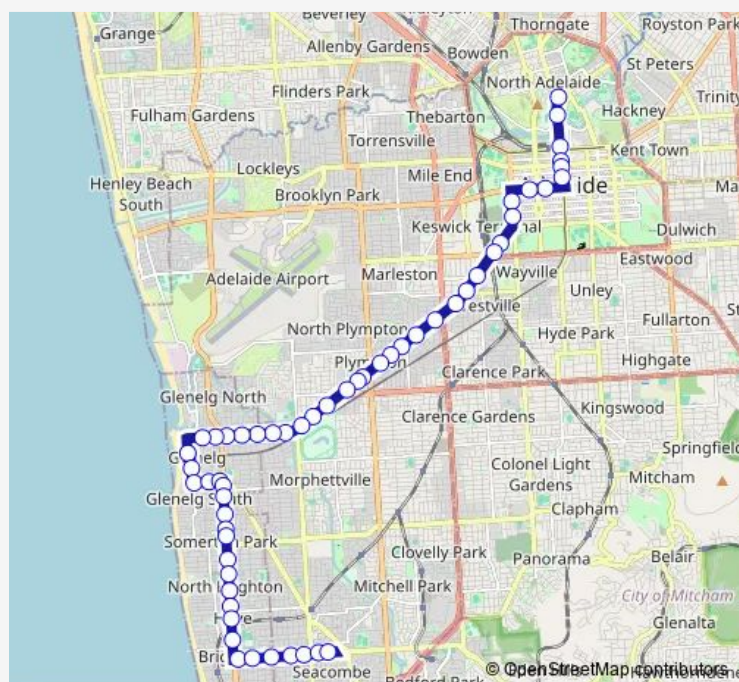

Stop 2 King William Rd - South East side

Stop 1 King William Rd - East side

Stop A3 King William Rd - East side

Stop C2 King William St - East side

Stop D1 King William St - East side

Stop E1 King William St - East side

Stop 10 Anzac Hwy - South East side

Route schedule

Stop 2 King William Rd - South East side — Zone D Marion Interchange - South side

Monday —

Tuesday —

Wednesday —

Thursday —

Friday —

Saturday 24:25-02:25⁺¹

Sunday 03:25-04:25

Route info

Direction: Stop 2 King William Rd - South East side

Stops: 56

Trip Duration: 0 hour 42 min

■ N262 — After Midnight Saturday PM - Sunday AM Marion Centre Interchange to City

Stop 11 Anzac Hwy - South East side

Stop 12 Anzac Hwy - South East side

Stop 13 Anzac Hwy - South East side

Stop 14 Anzac Hwy - South East side

Stop 14A Anzac Hwy - South East side

Stop 15 Anzac Hwy - South East side