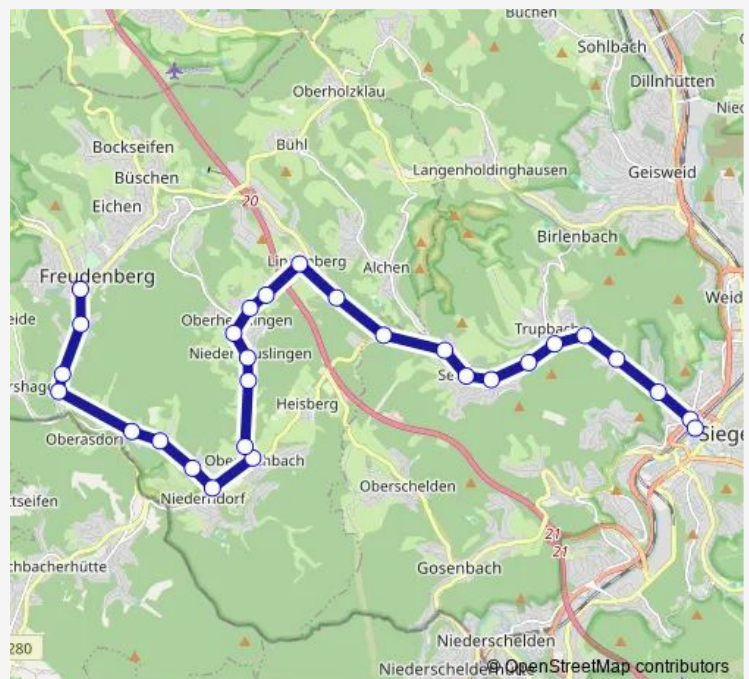

Seelbach P+R Seelbacher Weiher

Seelbach Alcher Straße

Seelbach Ortsmitte

Seelbach Edelweißweg

Route schedule

Freudenberg Mórer Platz Bstg 1 — Siegen ZOB Bstg B

Monday 04:52-21:52

Tuesday 04:52-22:52

Wednesday —

Thursday —

Friday 04:52-21:52

Saturday 04:52-22:52

Sunday 08:52-22:52

Route info

Direction: Freudenberg Mórer Platz Bstg 1

Stops: 28

Trip Duration: 0 hour 36 min

R40

Trupbach Am Buberg

Trupbach Kreuzung

Trupbach Walzenweg

Siegen In der Heinbach

Siegen Schützenstraße

Siegen Freudenberger Straße

Monday 05:02-22:02

Tuesday 06:02-22:02

Wednesday —

Thursday —

Friday 05:02-22:02

Saturday 06:02-22:02

Sunday 08:02-22:02

Route info