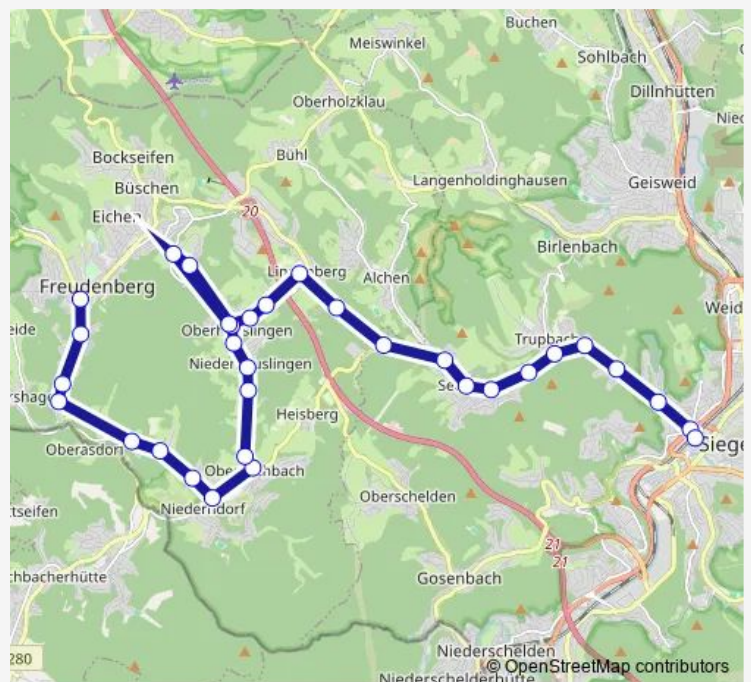

### Route schedule

Freudenberg Mórer Platz Bstg 1 — Siegen ZOB Bstg B

Monday 04:52-22:52

Tuesday 04:52-21:52

Wednesday 04:52-21:52

Thursday 04:52-21:52

Friday 04:52-22:52

Saturday 04:52-22:52

### Route info

Direction: Freudenberg Mórer Platz Bstg 1

Stops: 32

Trip Duration: 0 hour 42 min

R40 — Freudenberg - Niederndorf - Oberheuslingen - Lindenberg - Siegen

Seelbach P+R Seelbacher Weiher

Seelbach Alcher Straße