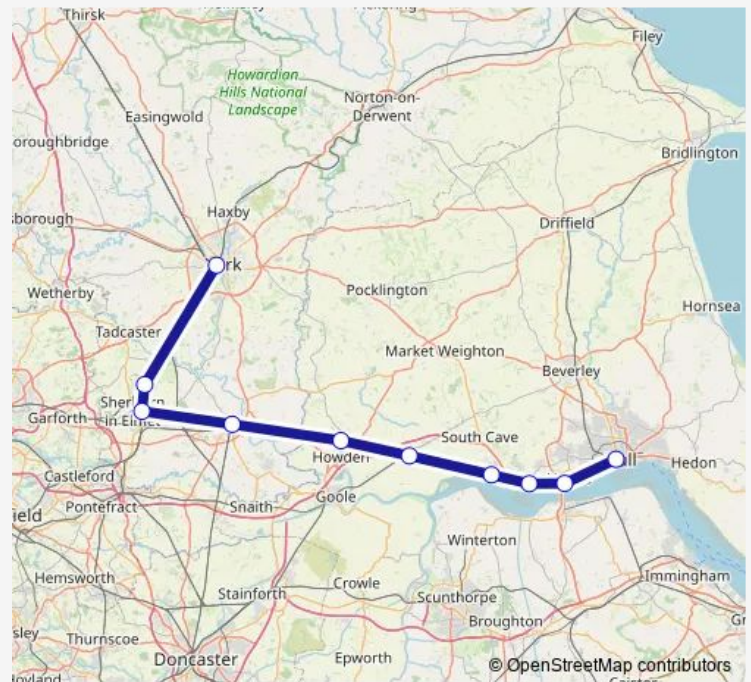

Route schedule

Hull — York

Monday 05:45-18:50

Tuesday 05:45-18:50

Wednesday 05:45-18:50

Thursday 05:45-18:50

Friday 05:45-18:50

Saturday 05:45-18:50

Sunday —

Route info

Direction: Hull

Stops: 10

Trip Duration: 1 hour 14 min

■ Nt:Hul->Yrk — NT train service from HUL to Yrk

Direction

Hull — York

9 stops

[Open route schedule](#)

Hull

Brough

Gilberdyke

Howden

Selby

Sherburn-in-Elmet

Direction: Hull

Stops: 9

Trip Duration: 1 hour 11 min

Direction

Hull — York

10 stops

[Open route schedule](#)

Hull