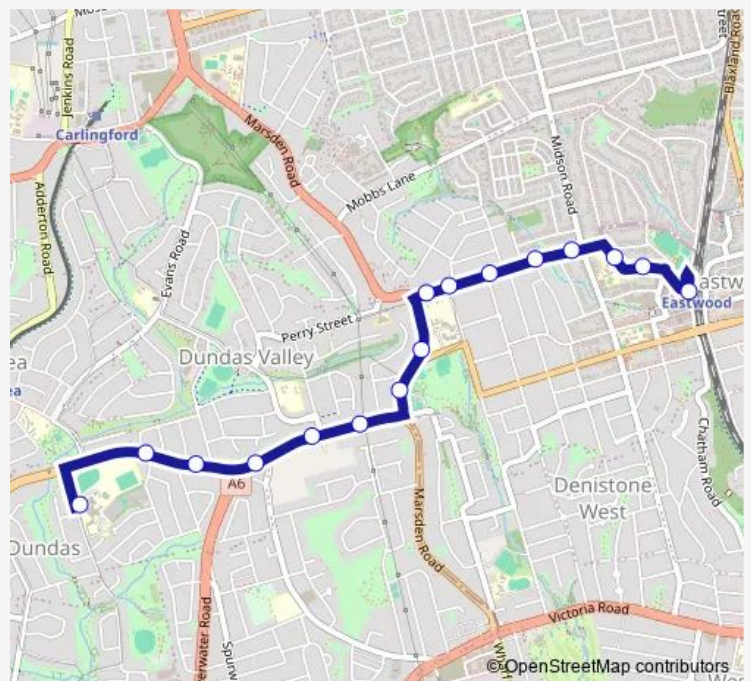

School Bus 604w St. Patricks, Dundas to Eastwood Station

[Go to website](#)

Direction

St Patrick's Marist College, Kirby St — Eastwood Station, West Pde, Stand A

16 stops

[Open route schedule](#)

- St Patrick's Marist College, Kirby St
- Kissing Point Rd At Rumsey Cres
- Kissing Point Rd After Brothers St
- Stewart St After Kissing Point Rd
- Stewart St Opp Lottie Stewart Hospital
- Stewart St Before Marsden Rd
- Marsden Rd Opp Brush Park Bowling Club
- Marsden Rd Opp Lawson St
- Terry Rd Opp Brush Farm Corrective Services Academy
- Terry Rd At Milton Av
- Terry Rd Opp Darvall Rd
- Terry Rd Opp Tarrants Av
- Terry Rd Before Midson Rd
- Hillview Rd Opp Marist College
- Hillview Rd Opp St Kevin's Primary School
- Eastwood Station, West Pde, Stand A

Route schedule

St Patrick's Marist College, Kirby St — Eastwood Station, West Pde, Stand A

Monday	15:25
Tuesday	15:25
Wednesday	15:25
Thursday	—
Friday	15:25
Saturday	—
Sunday	—

Route info

Direction: St Patrick's Marist College, Kirby St

Stops: 16

Trip Duration: 0 hour 16 min

604w — St. Patricks, Dundas to Eastwood Station

604w School Bus time schedules and route maps are available in an offline PDF at busmaps.com. Use the busmaps.com website to see live bus times, train schedule or subway schedule, and step-by-step directions for all public transit in Parramatta