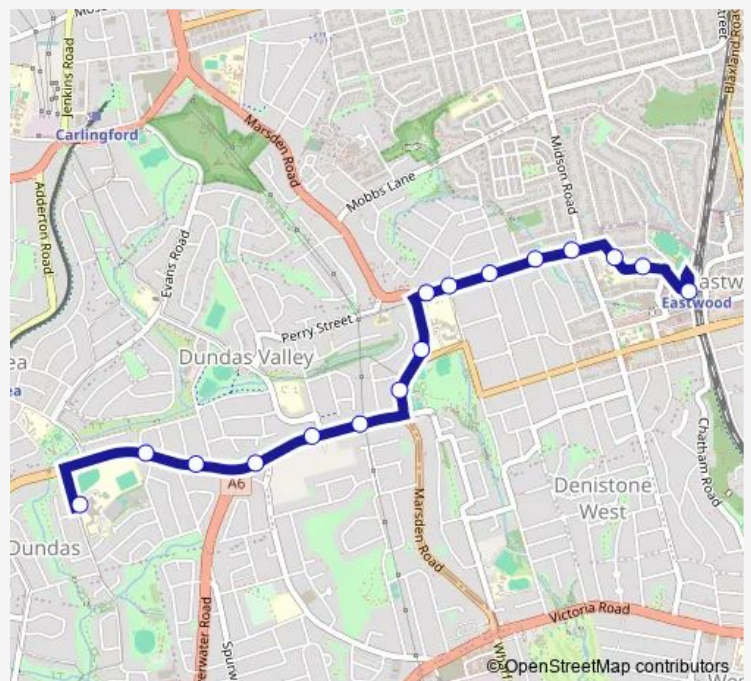

School Bus 604w St. Patricks, Dundas to Eastwood Station

[Go to website](#)

Direction

St Patrick's Marist College, Kirby St — Eastwood Station, West Pde, Stand A

16 stops

[Open route schedule](#)

- St Patrick's Marist College, Kirby St
- Kissing Point Rd At Rumsey Cres
- Kissing Point Rd After Brothers St
- Stewart St After Kissing Point Rd
- Stewart St Opp Lottie Stewart Hospital
- Stewart St Before Marsden Rd
- Marsden Rd Opp Brush Park Bowling Club
- Marsden Rd Opp Lawson St
- Terry Rd Opp Brush Farm Corrective Services Academy
- Terry Rd At Milton Av
- Terry Rd Opp Darvall Rd
- Terry Rd Opp Tarrants Av
- Terry Rd Before Midson Rd
- Hillview Rd Opp Marist College
- Hillview Rd Opp St Kevin's Primary School
- Eastwood Station, West Pde, Stand A

Route schedule

St Patrick's Marist College, Kirby St — Eastwood Station, West Pde, Stand A

Monday	15:25
Tuesday	15:25
Wednesday	15:25
Thursday	—
Friday	15:25
Saturday	—
Sunday	—

Route info

Direction: St Patrick's Marist College, Kirby St

Stops: 16

Trip Duration: 0 hour 16 min

604w — St. Patricks, Dundas to Eastwood Station

604w School Bus time schedules and route maps are available in an offline PDF at busmaps.com. Use the busmaps.com website to see live bus times, train schedule or subway schedule, and step-by-step directions for all public transit in Parramatta