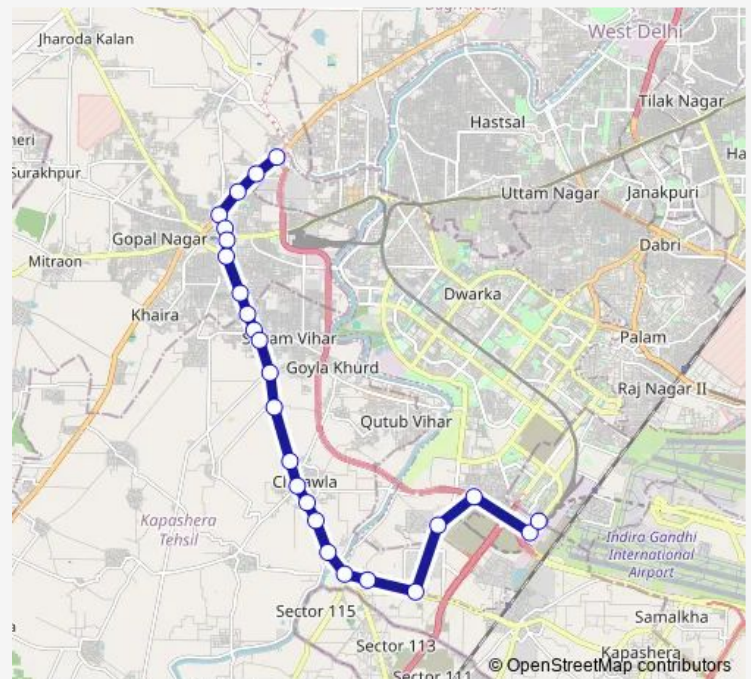

Toll Tax Post

Bamnoli Power Station

Bamnoli More

Route schedule

Dichau Kalan Depot — Dwarka Sec-21 Crossing

Monday 05:23-18:03

Tuesday 05:23-18:03

Wednesday 05:23-18:03

Thursday 05:23-18:03

Friday 05:23-18:03

Saturday 05:23-18:03

Sunday 05:23-18:03

Route info

Direction: Dichau Kalan Depot

Stops: 25

Trip Duration: 1 hour 7 min