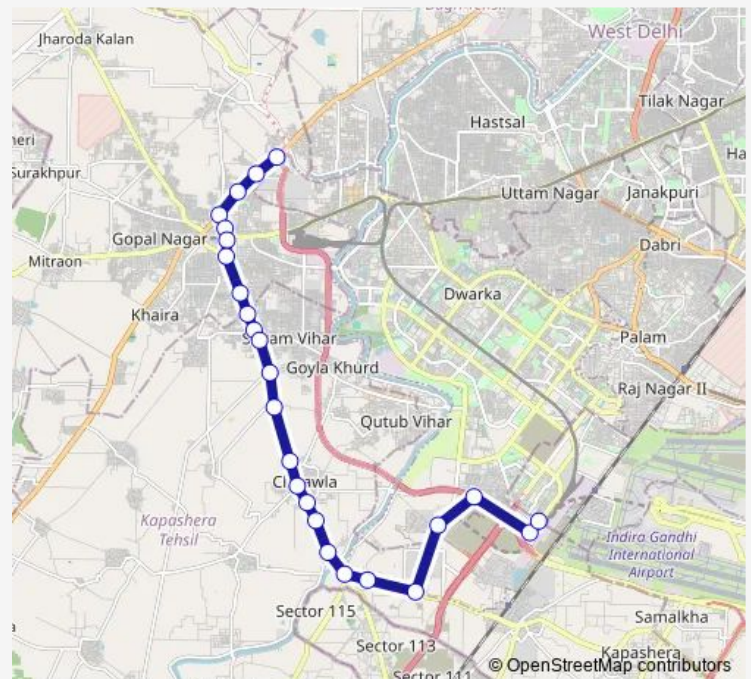

Toll Tax Post

Bamnoli Power Station

Bamnoli More

Route schedule

Dichau Kalan Depot — Dwarka Sec-21 Crossing

Monday 05:23-18:03

Tuesday 05:23-18:03

Wednesday 05:23-18:03

Thursday 05:23-18:03

Friday 05:23-18:03

Saturday 05:23-18:03

Sunday 05:23-18:03

Route info

Direction: Dichau Kalan Depot

Stops: 25

Trip Duration: 1 hour 7 min