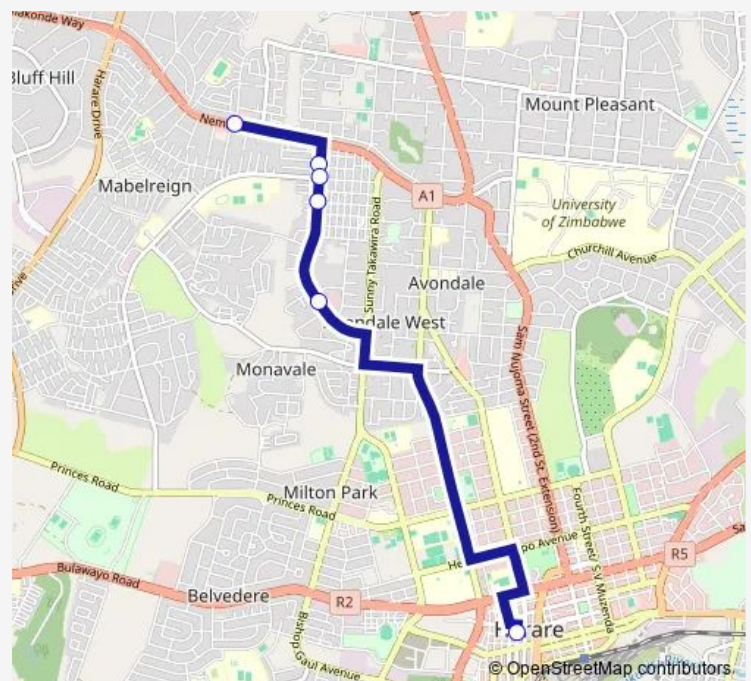

### Direction

Greencroft Shops — Copacabana Rank

6 stops

[Open route schedule](#)

Greencroft Shops

Suffolk Road Stop

Corner Sheirwood Drive and Suffolk Road

Corner Clare Road and Suffolk Road

Strathaven Shopping Centre

Copacabana Rank

### Route schedule

Greencroft Shops — Copacabana Rank

Monday	14:09
Tuesday	14:09
Wednesday	14:09
Thursday	14:09
Friday	14:09
Saturday	14:09
Sunday	14:09

### Route info

Direction: Greencroft Shops

Stops: 6

Trip Duration: 0 hour 23 min

 Greencroft Shops to Copacabana Rank

Communal Taxi Service time schedules and route maps are available in an offline PDF at [busmaps.com](https://busmaps.com). Use the [busmaps.com](https://busmaps.com) website to see live bus times, train schedule or subway schedule, and step-by-step directions for all public transit in Harare