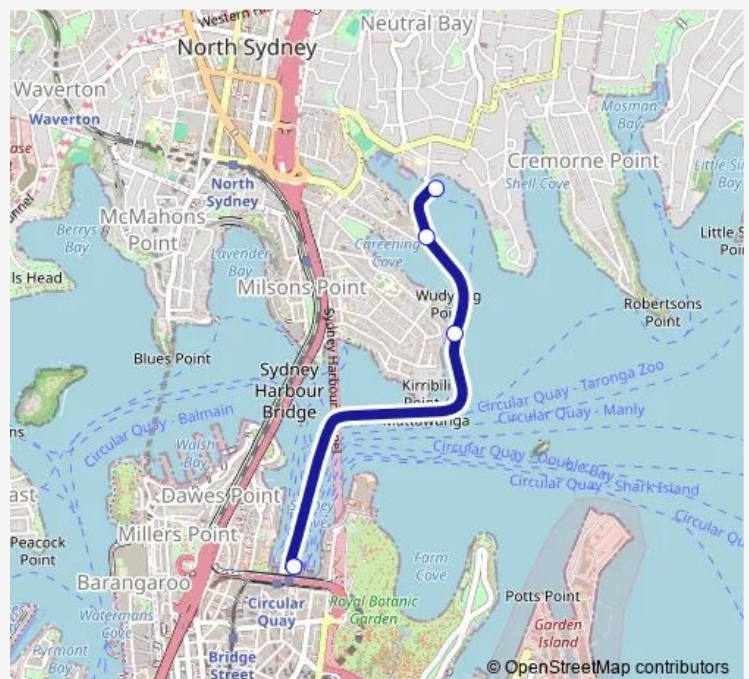

Friday 06:38-17:40

Saturday 12:38-17:38

Sunday 08:38-17:38

Route info

Direction: Neutral Bay Wharf

Stops: 4

Trip Duration: 0 hour 12 min

F5 — F5 Neutral Bay

Direction

Circular Quay, Wharf 5, Side B — Neutral Bay Wharf

4 stops

[Open route schedule](#)

Circular Quay, Wharf 5, Side B

Kirribilli Wharf

North Sydney Wharf

Neutral Bay Wharf

Sunday —

Route info

Direction: Circular Quay, Wharf 5, Side B

Stops: 4

Trip Duration: 0 hour 14 min

Direction

Circular Quay, Wharf 5, Side A — Neutral Bay Wharf

4 stops

Tuesday 10:55-11:55

Wednesday 10:55-11:55

Thursday 10:55-11:55

Friday 10:55-11:55

Saturday —

Sunday —

Route info

Direction: Circular Quay, Wharf 5, Side A