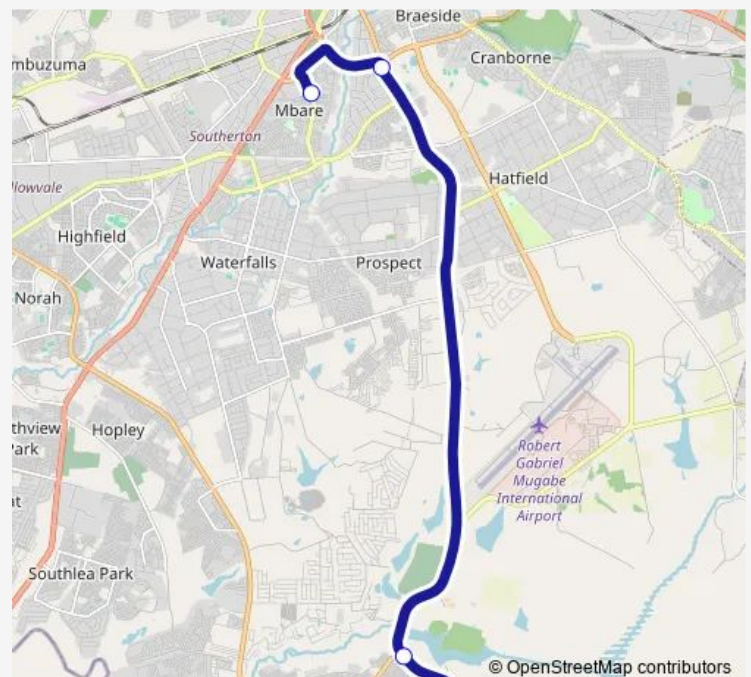

**Direction**

Chikwanha Hub — Mbare Rank

4 stops

[Open route schedule](#)

Chikwanha Hub

St Marys Police

Coca Cola Bus Stop

Mbare Rank

## Route schedule

Chikwanha Hub — Mbare Rank

Monday	14:07
Tuesday	14:07
Wednesday	14:07
Thursday	14:07
Friday	14:07
Saturday	14:07
Sunday	14:07

## Route info

Direction: Chikwanha Hub

Stops: 4

Trip Duration: 0 hour 28 min

Communal Taxi Service time schedules and route maps are available in an offline PDF at [busmaps.com](https://busmaps.com). Use the [busmaps.com](https://busmaps.com) website to see live bus times, train schedule or subway schedule, and step-by-step directions for all public transit in Harare