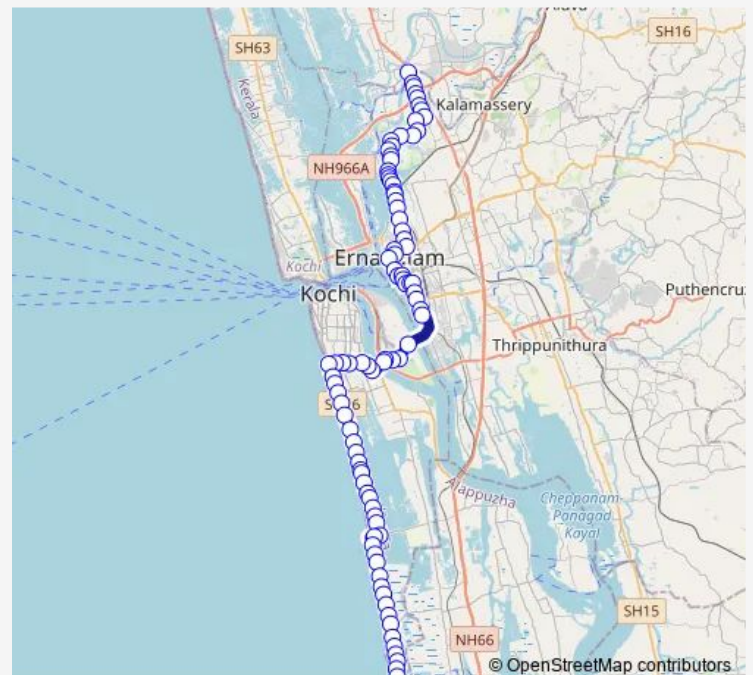

Thursday 06:00

Friday 06:00

Saturday 06:00

Sunday 06:00

Route info

Direction: Cheranallor

Stops: 90

Trip Duration: 1 hour 57 min