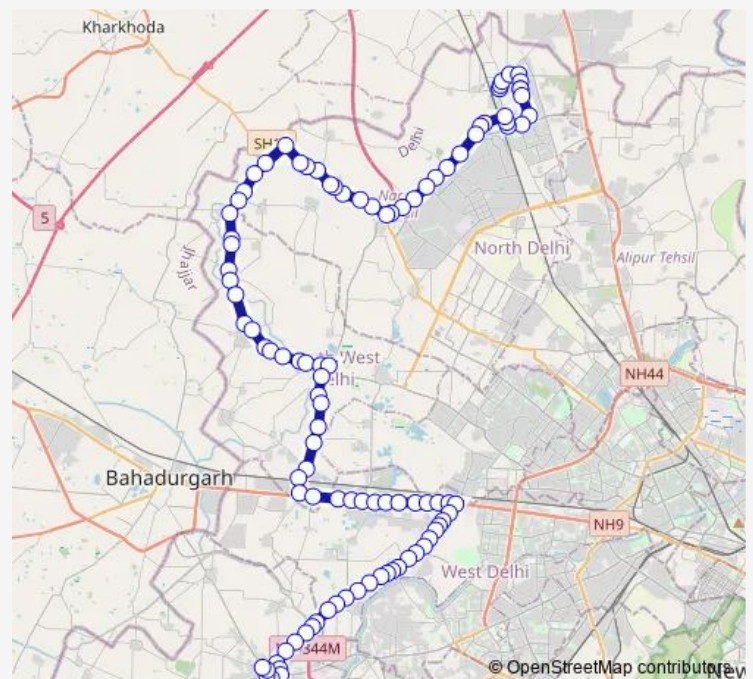

Thursday 06:10-15:55

Friday 06:10-15:55

Saturday 06:10-15:55

Sunday 06:10-15:55

Route info

Direction: Narela Terminal

Stops: 102

Trip Duration: 3 hour 49 min