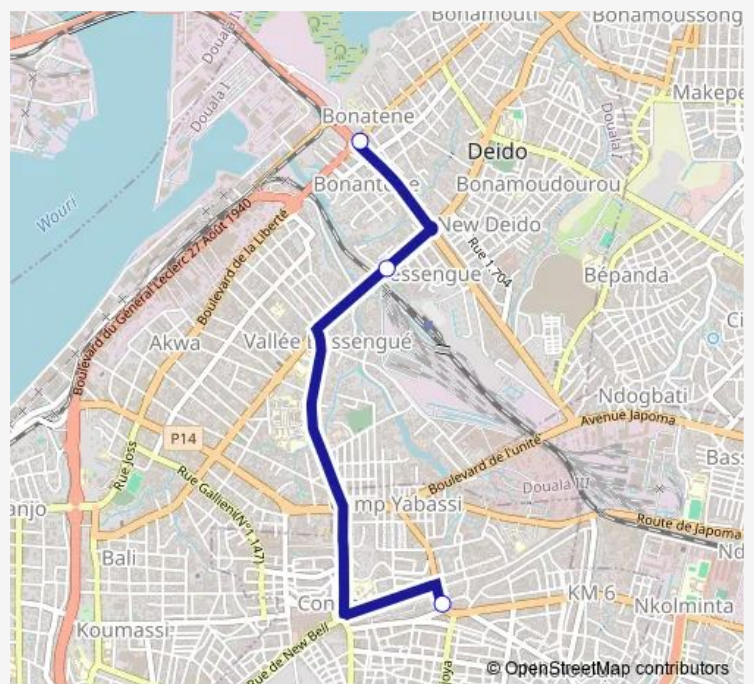

Communal Taxi Service Marche Nkoulou to Rond Point Deido

[Go to website](#)

Direction

Marché Central — Feu Rouge, Rond Point Deido

3 stops

[Open route schedule](#)

Marché Central

Total Filling Station Bisengé

Feu Rouge, Rond Point Deido

Route schedule

Marché Central — Feu Rouge, Rond Point Deido

Monday	17:43
Tuesday	17:43
Wednesday	17:43
Thursday	17:43
Friday	17:43
Saturday	17:43
Sunday	17:43

Route info

Direction: Marché Central

Stops: 3

Trip Duration: 0 hour 31 min

Marche Nkoulou to Rond Point Deido

Communal Taxi Service time schedules and route maps are available in an offline PDF at busmaps.com. Use the busmaps.com website to see live bus times, train schedule or subway schedule, and step-by-step directions for all public transit in Douala