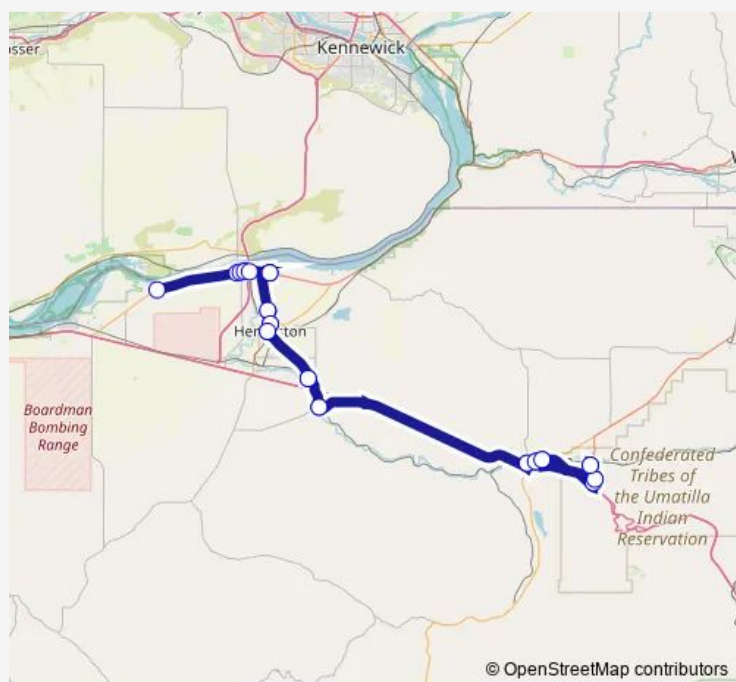

Tuesday 12:37

Wednesday 12:37

Thursday 12:37

Friday 12:37

Saturday —

Sunday —

Route info

Direction: Kayak Transit Hub (behind Nixyaawii Governance Center)

Stops: 29

Trip Duration: 3 hour 40 min

KIE Supply Corporation (Hermiston)

Walmart (Hermiston)

SW Locust & 2nd

Glendening St & E Taft Ave (Stanfield)

City Park (Echo)

Walmart (Pendleton)

City Hall - Library (Pendleton)

Til Taylor Park (Pendleton)

Kayak Transit Hub (behind Nixyaawii Governance Center
)

Direction

Kayak Transit Hub (behind Nixyaawii Governance Center) — Kayak Transit Hub (behind Nixyaawii Governance Center)

32 stops

[Open route schedule](#)

Kayak Transit Hub (behind Nixyaawii Governance Center)

July Grounds - Tribal Services Building (Mission)

Mission Senior Center

Wildhorse Resort and Casino

Til Taylor Park (Pendleton)