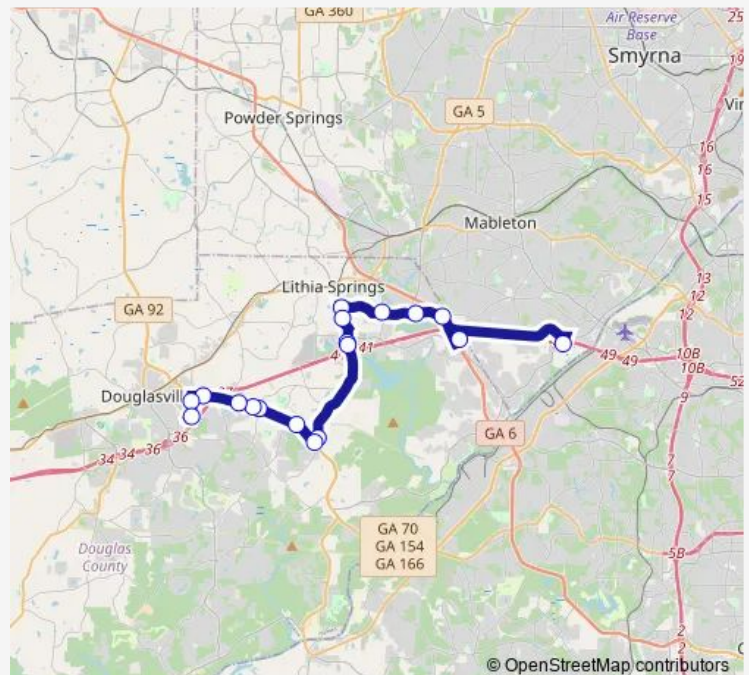

Fairburn Rd @ Bomar Rd

Mike's Package Store

Tiny Foot Prints @ Fairburn Rd

Racetrac @ Fairburn Rd

Duralee @ Dfacs

Connect Douglas Mmtc

### Route schedule

Six Flags Over Georgia — Connect Douglas Mmtc

Monday	06:00-19:00
Tuesday	06:00-19:00
Wednesday	06:00-19:00
Thursday	06:00-19:00
Friday	06:00-19:00
Saturday	07:00-19:00
Sunday	—

### Route info

Direction: Six Flags Over Georgia

Stops: 18

Trip Duration: 0 hour 56 min

40S — Rev 40 - inbound (Six Flags)

## Direction

Connect Douglas Mmtc — Six Flags Over Georgia

18 stops

[Open route schedule](#)

Connect Douglas Mmtc

Duralee Ln @ Walgreens

Fairburn Rd @ Burger King

Fairburn Rd @ Bridlewood Townehomes