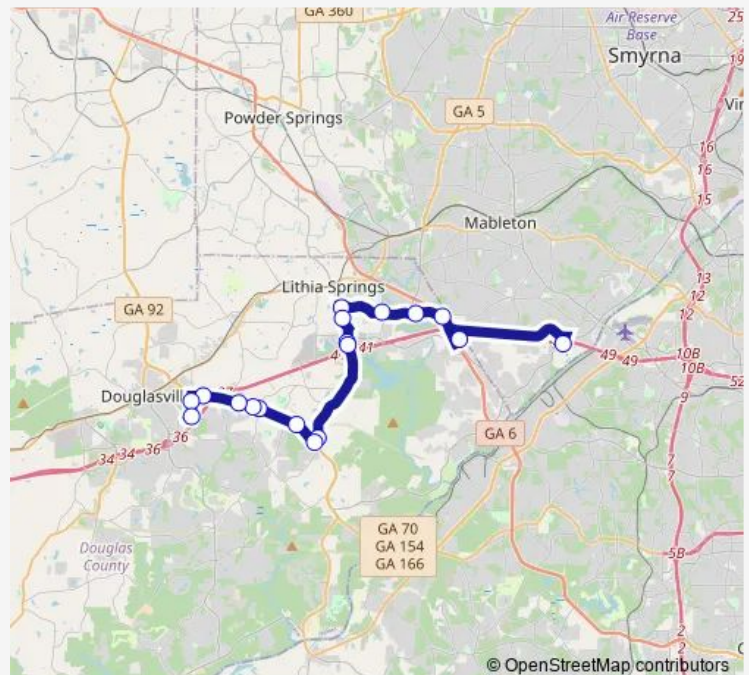

Fairburn Rd @ Bomar Rd

Mike's Package Store

Tiny Foot Prints @ Fairburn Rd

Racetrac @ Fairburn Rd

Duralee @ Dfacs

Connect Douglas Mmtc

### Route schedule

Six Flags Over Georgia — Connect Douglas Mmtc

Monday	06:00-19:00
Tuesday	06:00-19:00
Wednesday	06:00-19:00
Thursday	06:00-19:00
Friday	06:00-19:00
Saturday	07:00-19:00
Sunday	—

### Route info

Direction: Six Flags Over Georgia

Stops: 18

Trip Duration: 0 hour 56 min

40s — Rev 40 - inbound (Six Flags)

## Direction

Connect Douglas Mmtc — Six Flags Over Georgia

18 stops

[Open route schedule](#)

Connect Douglas Mmtc

Duralee Ln @ Walgreens

Fairburn Rd @ Burger King

Fairburn Rd @ Bridlewood Townehomes