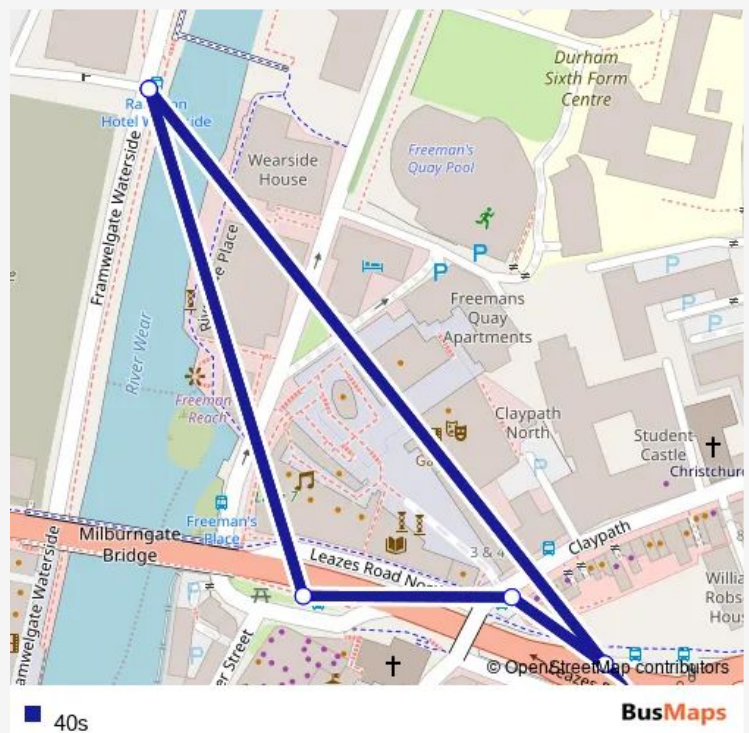

Direction

Radisson Hotel Waterside — Radisson Hotel Waterside

5 stops

[Open route schedule](#)

Radisson Hotel Waterside

Leazes Rd - Underpass Stand B

Claypath Millennium Place

Leazes Road - Millburngate Bridge

Radisson Hotel Waterside

Route schedule

Radisson Hotel Waterside — Radisson Hotel Waterside

Monday —

Tuesday —

Wednesday —

Thursday —

Friday 10:00-16:00

Saturday 09:15-17:15

Sunday 10:00-16:00

Route info

Direction: Radisson Hotel Waterside

Stops: 5

Trip Duration: 0 hour 13 min

40s Bus time schedules and route maps are available in an offline PDF at busmaps.com. Use the busmaps.com website to see live bus times, train schedule or subway schedule, and step-by-step directions for all public transit in Durham