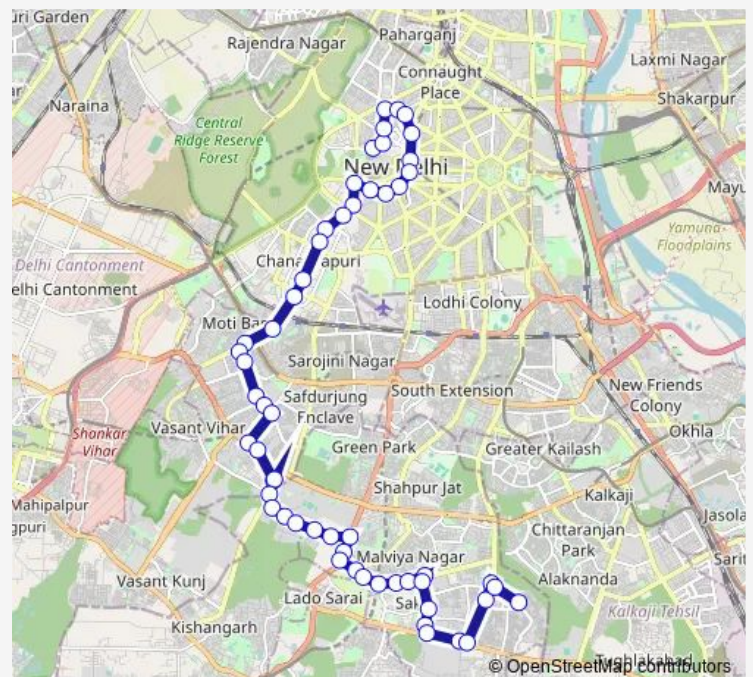

Thursday 06:25-20:00

Friday 06:25-20:00

Saturday 06:25-20:00

Sunday 06:25-20:00

Route info

Direction: Kendriya Terminal (Church Road)

Stops: 55

Trip Duration: 1 hour 30 min

■ 680up

BusMaps

R. K. Puram Sec-12

Sangam Cinema

Mohan Singh Market

R K Puram Sec-1 2

RK Puram Sec 1-4

Munirka Family Planning