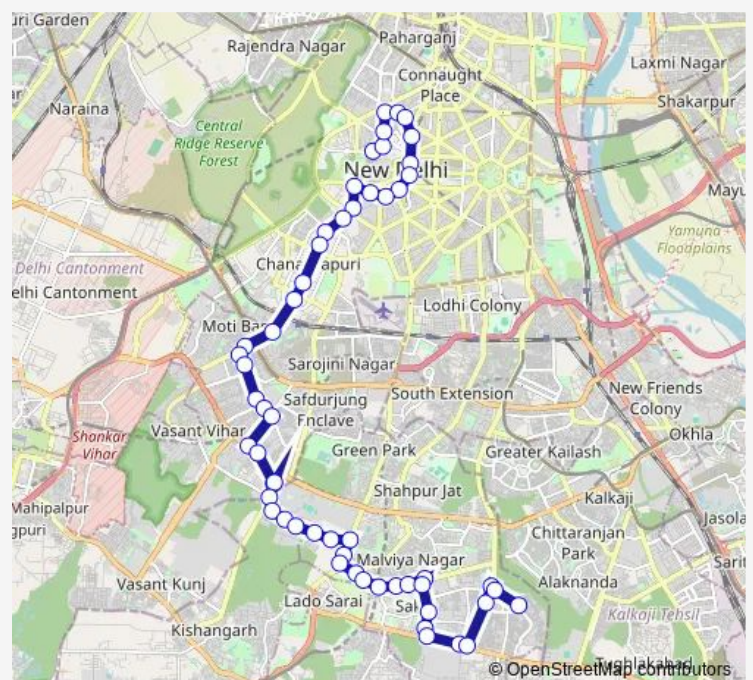

Thursday 06:25-20:00

Friday 06:25-20:00

Saturday 06:25-20:00

Sunday 06:25-20:00

Route info

Direction: Kendriya Terminal (Church Road)

Stops: 55

Trip Duration: 1 hour 30 min

■ 680up

BusMaps

R. K. Puram Sec-12

Sangam Cinema

Mohan Singh Market

R K Puram Sec-1 2

RK Puram Sec 1-4

Munirka Family Planning