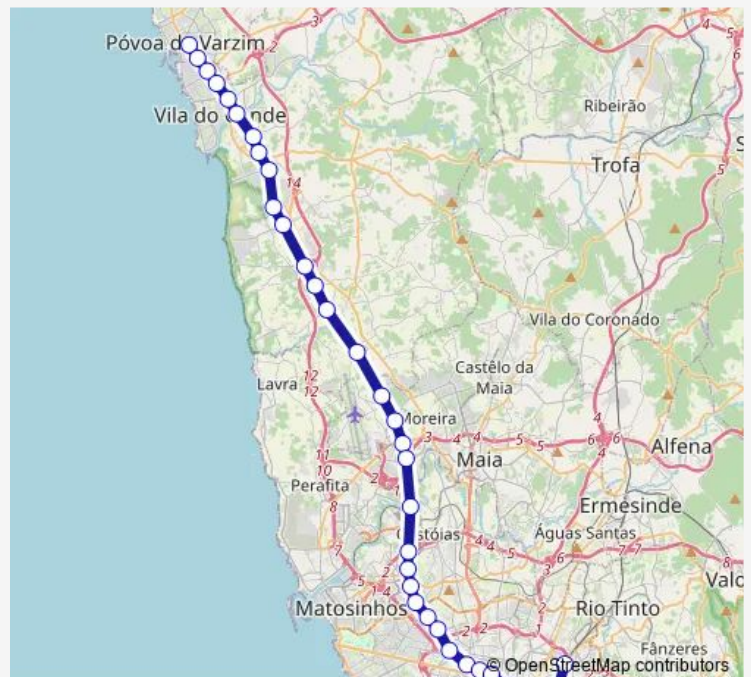

Custóias

Route schedule

Póvoa de Varzim — Estádio do Dragão

Monday	05:44-00:27 ⁺¹
Tuesday	05:44-00:27 ⁺¹
Wednesday	05:44-00:27 ⁺¹
Thursday	05:44-00:27 ⁺¹
Friday	05:44-00:27 ⁺¹
Saturday	05:44-00:27 ⁺¹
Sunday	05:44-00:27 ⁺¹

Route info

Direction: Póvoa de Varzim

Stops: 36

Trip Duration: 1 hour 3 min

Fonte do Cuco

Senhora da Hora

Norteshopping I Sete Bicas

Viso