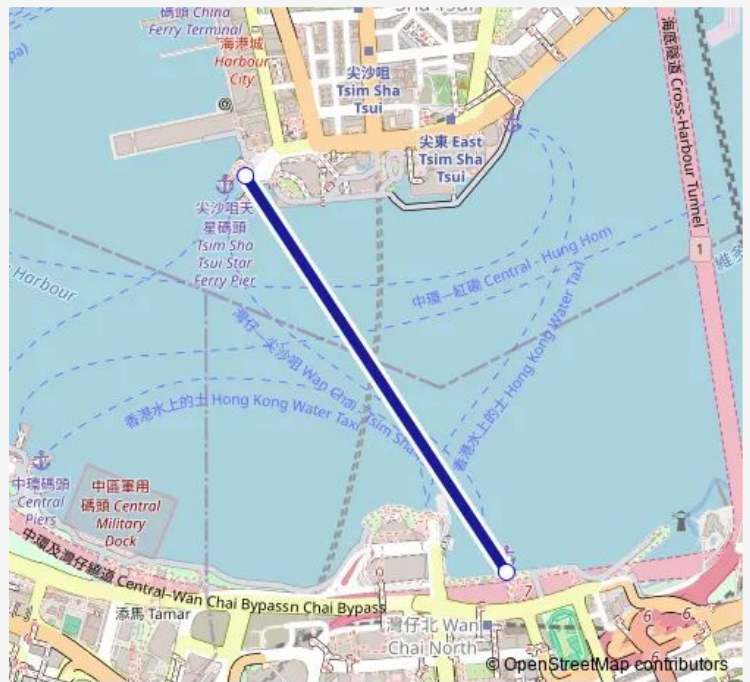

Ferry Tsim SHA Tsui - WAN Chai

[Go to website](#)

Direction
 Star Ferry Pier at Salisbury Road — Wan Chai Ferry Pier at Hung Hing Road
 2 stops
[Open route schedule](#)

- Star Ferry Pier at Salisbury Road
- Wan Chai Ferry Pier at Hung Hing Road

Route schedule
 Star Ferry Pier at Salisbury Road — Wan Chai Ferry Pier at Hung Hing Road

Monday	07:20-22:30
Tuesday	07:20-22:30
Wednesday	07:20-22:30
Thursday	07:20-22:30
Friday	07:20-22:30
Saturday	07:20-22:30
Sunday	07:30-22:30

Route info
 Direction: Star Ferry Pier at Salisbury Road
 Stops: 2
 Trip Duration: 0 hour 8 min

Direction

Wan Chai Ferry Pier at Hung Hing Road — Star Ferry Pier at Salisbury Road

2 stops

[Open route schedule](#)

Thursday 07:30-22:20

Friday 07:30-22:20

Saturday 07:30-22:20

Sunday 07:40-22:20

Route info

Direction: Wan Chai Ferry Pier at Hung Hing Road

Stops: 2

Trip Duration: 0 hour 8 min