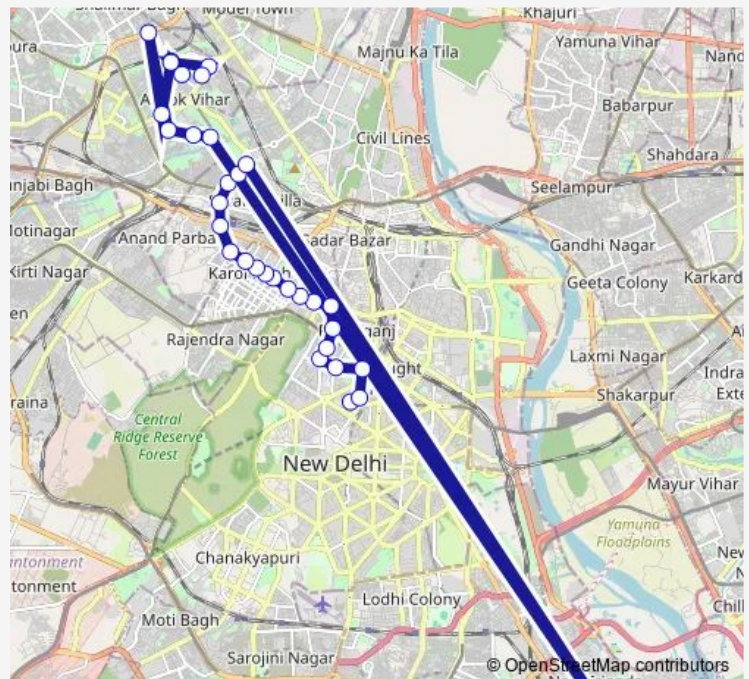

Bus 157up

[Go to website](#)

Direction

Ymca / Palika Kendra — B2 Block Ashok Vihar Ph li

32 stops

[Open route schedule](#)

Ymca / Palika Kendra

Regal

Shivaji Stadium Terminal

Shaheed Bhagat Singh Marg

Gole Market

Rama Krishna Ashram Marg

Chitra Gupta Road

Police Station Paharganj

Jhandewalan

Karol Bagh Terminal

Faiz Road

DB Gupta Market

Thana DB Gupta Road

Prahlad Market

Khalsa College

Anand Parvat Terminal

Sarai Rohila

Sarai Rohilla Flyover

Subhadra Colony

Shastri Nagar A Block

Gulabi Bagh

Route schedule

Ymca / Palika Kendra — B2 Block Ashok Vihar Ph li

Monday 18:00

Tuesday 18:00

Wednesday 18:00

Thursday 18:00

Friday 18:00

Saturday 18:00

Sunday 18:00

Route info

Direction: Ymca / Palika Kendra

Stops: 32

Trip Duration: 3 hour 8 min

■ 157up