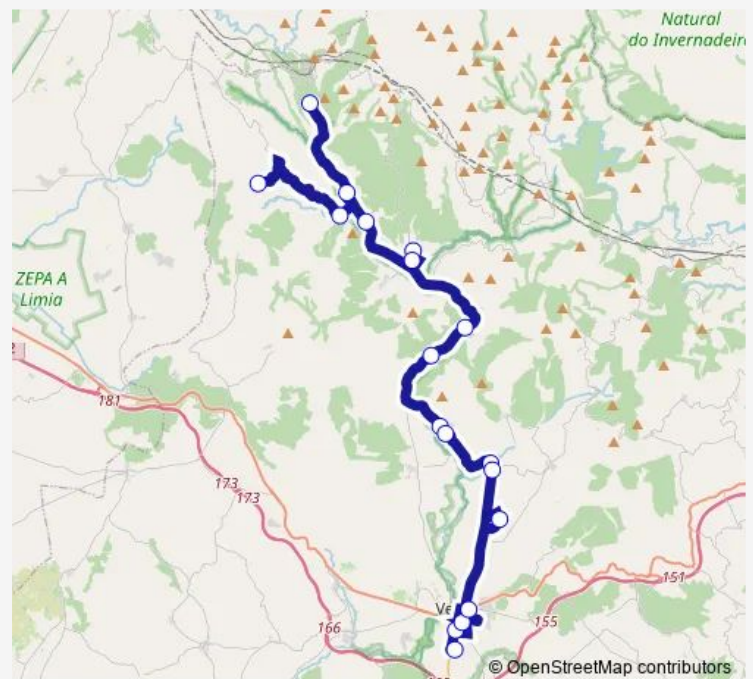

Monday 07:10

Tuesday 07:10

Wednesday 07:10

Thursday 07:10

Friday 07:10

Saturday —

Sunday —

Route info

Direction: Carraxo (Saída Pobo)

Stops: 18

Trip Duration: 1 hour 26 min

■ XG614016 — Carraxo (saída pobo)-Verín E.A.

BusMaps

XG614016 Bus time schedules and route maps are available in an offline PDF at busmaps.com. Use the busmaps.com website to see live bus times, train schedule or subway schedule, and step-by-step directions for all public transit in Laza