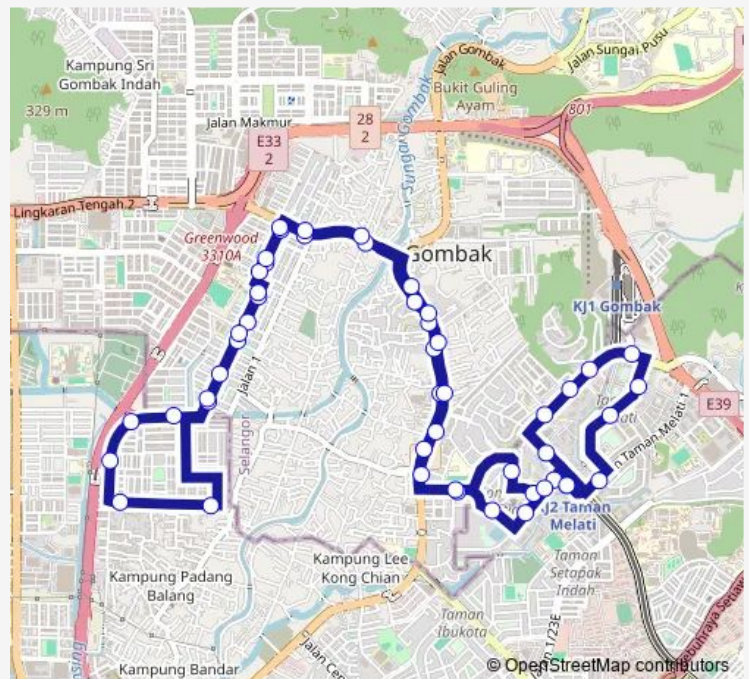

Saturday 06:00-20:20

Sunday 06:00-20:20

**Route info**

Direction: KI195 LRT Taman Melati

Stops: 51

Trip Duration: 1 hour 10 min

T202 — Stesen LRT Taman Melati ~ Taman Melewar

(M) KI2330 Bomba Gombak Selatan