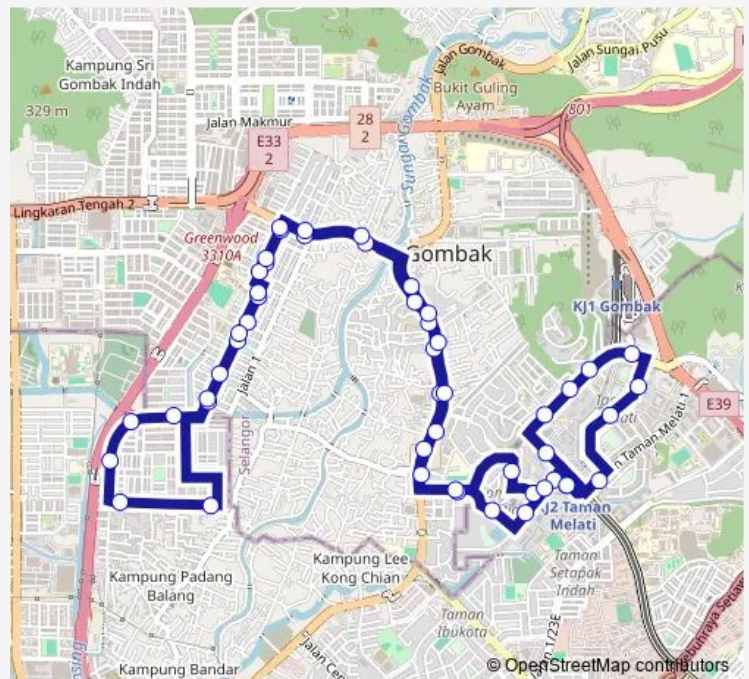

Saturday 06:00-20:20

Sunday 06:00-20:20

Route info

Direction: KI195 LRT Taman Melati

Stops: 51

Trip Duration: 1 hour 10 min

T202 — Stesen LRT Taman Melati ~ Taman Melewar

(M) KI2330 Bomba Gombak Selatan