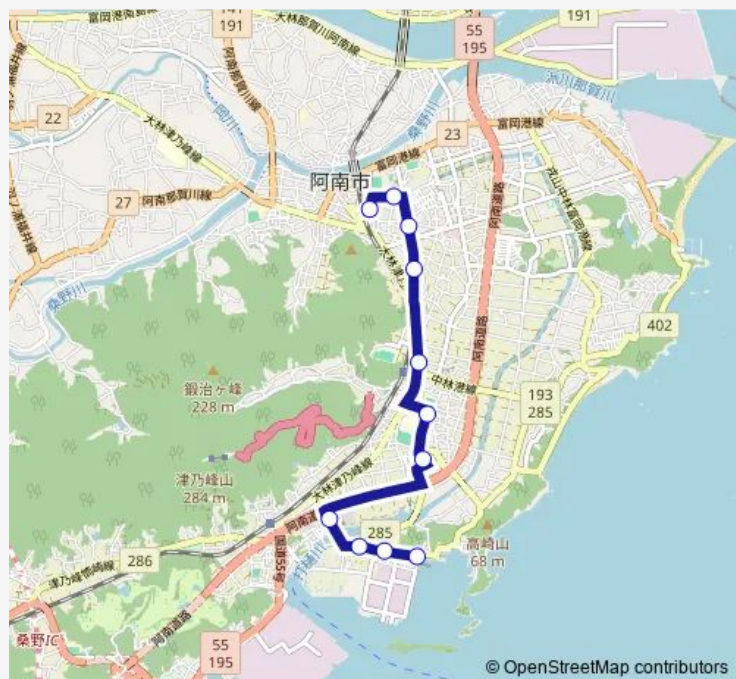

中居内

学原東

見能林駅前

見能林校前

林崎

ハローズ津乃峰

健生病院阿南

大瀧局前

大瀧

Route schedule

阿南駅 — 大瀧

Monday 18:40

Tuesday 18:40

Wednesday 18:40

Thursday 18:40

Friday 18:40

Saturday 18:40

Sunday 18:40

Route info

Direction: 阿南駅

Stops: 11

Trip Duration: 0 hour 16 min

40 大瀧線

40 大瀧線 Bus time schedules and route maps are available in an offline PDF at busmaps.com. Use the busmaps.com website to see live bus times, train schedule or subway schedule, and step-by-step directions for all public transit in Anan