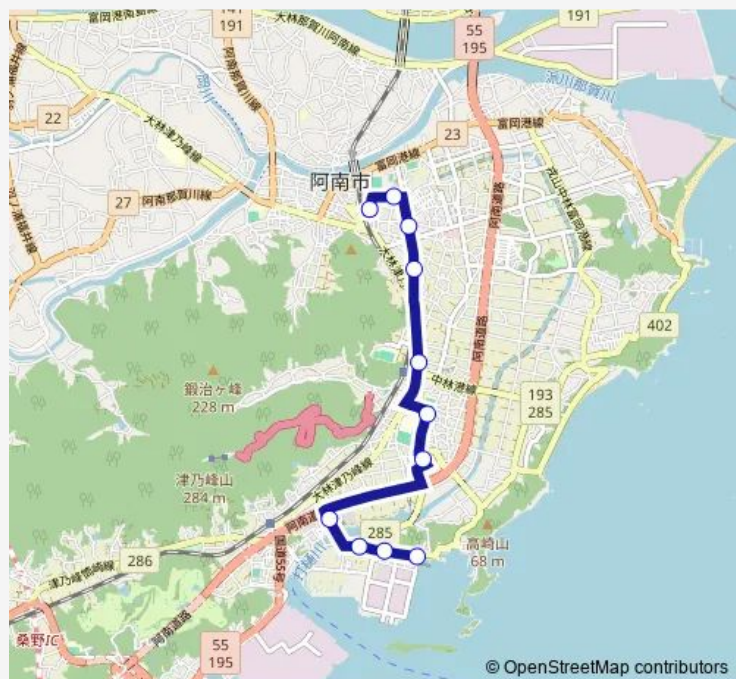

中居内

学原東

見能林駅前

見能林校前

林崎

ハローズ津乃峰

健生病院阿南

大瀧局前

大瀧

Route schedule

阿南駅 — 大瀧

Monday 18:40

Tuesday 18:40

Wednesday 18:40

Thursday 18:40

Friday 18:40

Saturday 18:40

Sunday 18:40

Route info

Direction: 阿南駅

Stops: 11

Trip Duration: 0 hour 16 min

40 大瀧線

40 大瀧線 Bus time schedules and route maps are available in an offline PDF at busmaps.com. Use the busmaps.com website to see live bus times, train schedule or subway schedule, and step-by-step directions for all public transit in Anan