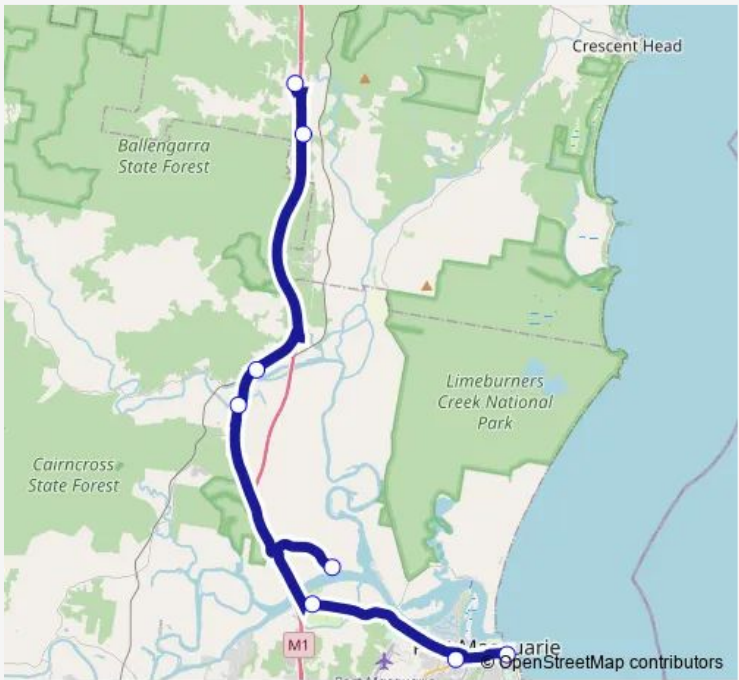

**School Bus S468 Kundabung Rodeo Dr to Hastings Secondary**

[Go to website](#)

**Direction**  
 Rodeo Dr At Smiths Creek Rd — Hastings Secondary College Port Macquarie Campus, Owen St

8 stops

[Open route schedule](#)

- Rodeo Dr At Smiths Creek Rd
- Wharf Rd Before Pacific Hwy
- Rollands Plains Rd Before Telegraph Point Rd
- Telegraph Point Public School, Mooney St
- Blackmans Point Rd Opp Riverlodge Park
- Hastings River Dr At Oakes Cres
- Hastings Secondary College Westport Campus, Findlay Av
- Hastings Secondary College Port Macquarie Campus, Owen St

**Route schedule**  
 Rodeo Dr At Smiths Creek Rd — Hastings Secondary College Port Macquarie Campus, Owen St

Monday	06:47
Tuesday	06:47
Wednesday	06:47
Thursday	06:47
Friday	06:47
Saturday	—
Sunday	—

**Route info**

Direction: Rodeo Dr At Smiths Creek Rd

Stops: 8

Trip Duration: 1 hour 5 min

S468 School Bus time schedules and route maps are available in an offline PDF at [busmaps.com](https://busmaps.com). Use the [busmaps.com](https://busmaps.com) website to see live bus times, train schedule or subway schedule, and step-by-step directions for all public transit in Telegraph Point