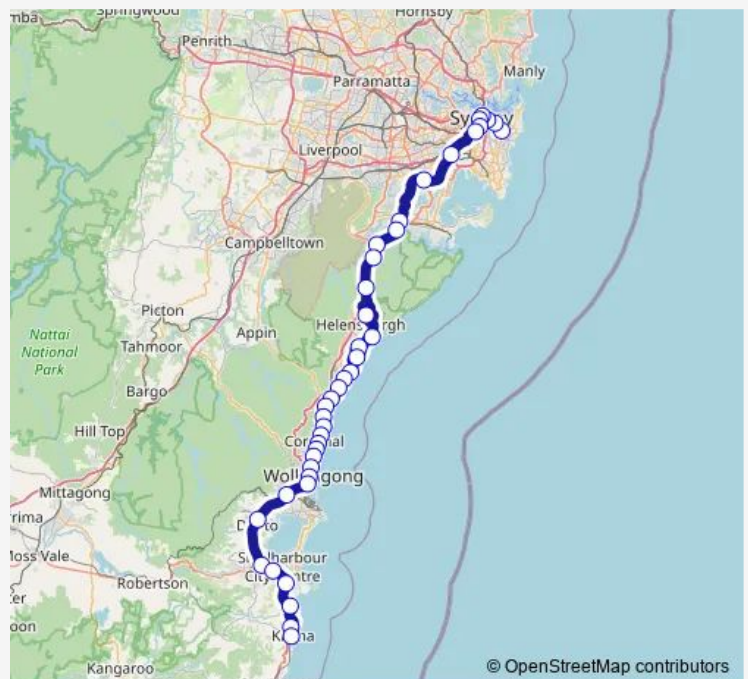

### Route schedule

Bomaderry Station, Platform 1 — Kiama Station, Platform 1

Monday —

Tuesday —

Wednesday —

Thursday —

Friday —

Saturday 02:05-00:07<sup>+1</sup>

### Route info

Direction: Bomaderry Station, Platform 1

Stops: 4

Trip Duration: 0 hour 27 min

© OpenStreetMap contributors

South Coast Line