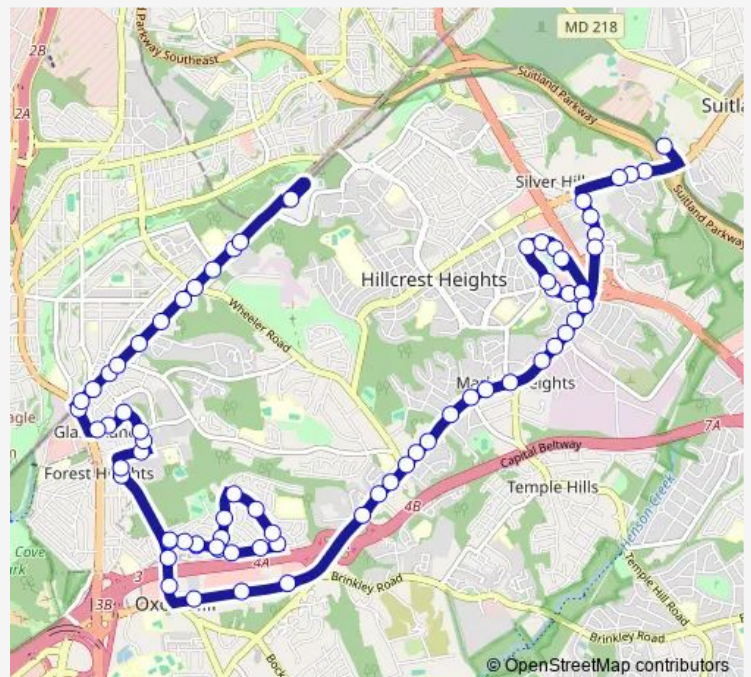

28 Av+#4219

28 Av+St Clair Dr

28 Av+Keith St

Keith St+Triton Ct

Marlow Heights Ctr+#3927

Marlow Heights Ctr+#4025

Marlow Heights Ctr+28 Av Entrance

St Barnabas Rd+28 Av

St Barnabas Rd+Leisure Dr

St Barnabas Rd+Stamp Rd

St Barnabas Rd+Clifton Rd

Route schedule

Suitland+Bay H — Southern Ave Station+Bay P

Monday	04:30-01:00 ⁺¹
Tuesday	04:30-01:00 ⁺¹
Wednesday	04:30-01:00 ⁺¹
Thursday	04:30-01:00 ⁺¹
Friday	04:30-01:00 ⁺¹
Saturday	06:00-01:00 ⁺¹
Sunday	06:00-01:00 ⁺¹

Route info

Direction: Suitland+Bay H

Stops: 73

Trip Duration: 0 hour 50 min

D12 — Southern AVE-Suitland

St Barnabas Rd+Pohanka Pl

St Barnabas Rd+Raleigh Rd

St Barnabas Rd+Temple Ln

St Barnabas Rd+Hagan Rd

St Barnabas Rd+Lime St

St Barnabas Rd+St Barnabas Church

St Barnabas Rd+Frazier Ter

St Barnabas Rd+Wheeler Rd

St Barnabas Rd+#5401

St Barnabas Rd+Rosecroft Village Dr

St Barnabas Rd+Alice Av