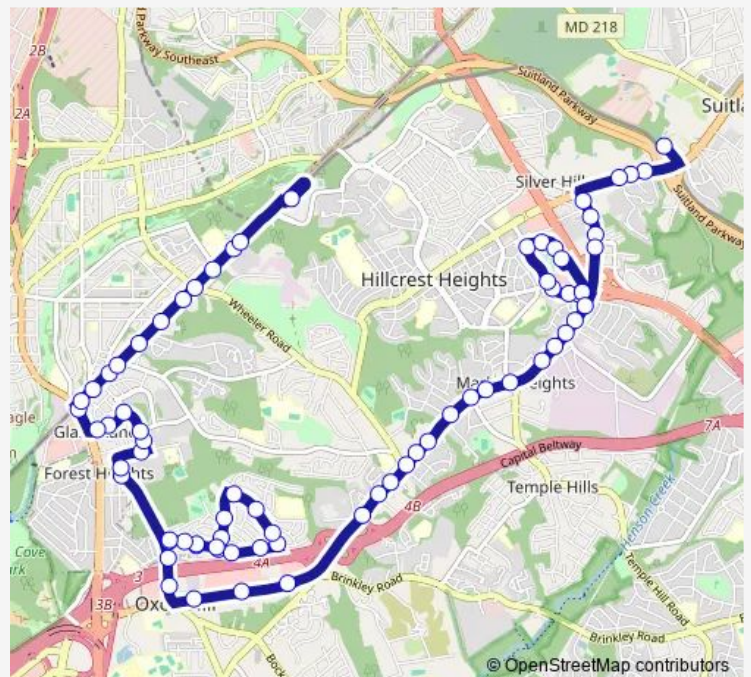

28 Av+#4219

28 Av+St Clair Dr

28 Av+Keith St

Keith St+Triton Ct

Marlow Heights Ctr+#3927

Marlow Heights Ctr+#4025

Marlow Heights Ctr+28 Av Entrance

St Barnabas Rd+28 Av

St Barnabas Rd+Leisure Dr

St Barnabas Rd+Stamp Rd

St Barnabas Rd+Clifton Rd

Route schedule

Suitland+Bay H — Southern Ave Station+Bay P

Monday	04:30-01:00 ⁺¹
Tuesday	04:30-01:00 ⁺¹
Wednesday	04:30-01:00 ⁺¹
Thursday	04:30-01:00 ⁺¹
Friday	04:30-01:00 ⁺¹
Saturday	06:00-01:00 ⁺¹
Sunday	06:00-01:00 ⁺¹

Route info

Direction: Suitland+Bay H

Stops: 73

Trip Duration: 0 hour 46 min

D12 — Southern AVE-Suitland

St Barnabas Rd+Pohanka Pl

St Barnabas Rd+Raleigh Rd

St Barnabas Rd+Temple Ln

Stops: 70

Trip Duration: 0 hour 49 min

Helmont Dr+Ironton Dr

Helmont Dr+Clearview Av

Helmont Dr+Dundalk Dr

Galloway Dr+Fenwood Av

Galloway Dr+Colony Rd

Birchwood Dr+Galloway Dr