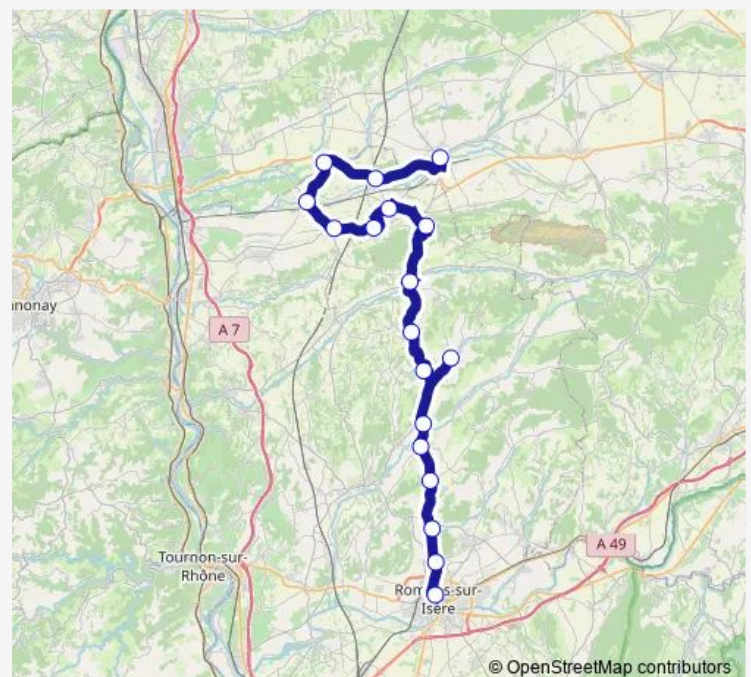

Bus D12 Romans - Hauterives - Beaurepaire[Go to website](#)**Direction**

PL LA Galaure — Gare Routiere

7 stops

[Open route schedule](#)

PL LA Galaure

Place/Village

Place Village

Village

Thursday 07:00

Friday 07:00

Saturday —

Sunday —

Route info

Direction: PL LA Galaure

Stops: 7

Trip Duration: 0 hour 40 min

D12 — Romans - Hauterives - Beaurepaire

Direction

J.Brel — PL LA Galaure

5 stops

[Open route schedule](#)

J.Brel

Village

Place Village