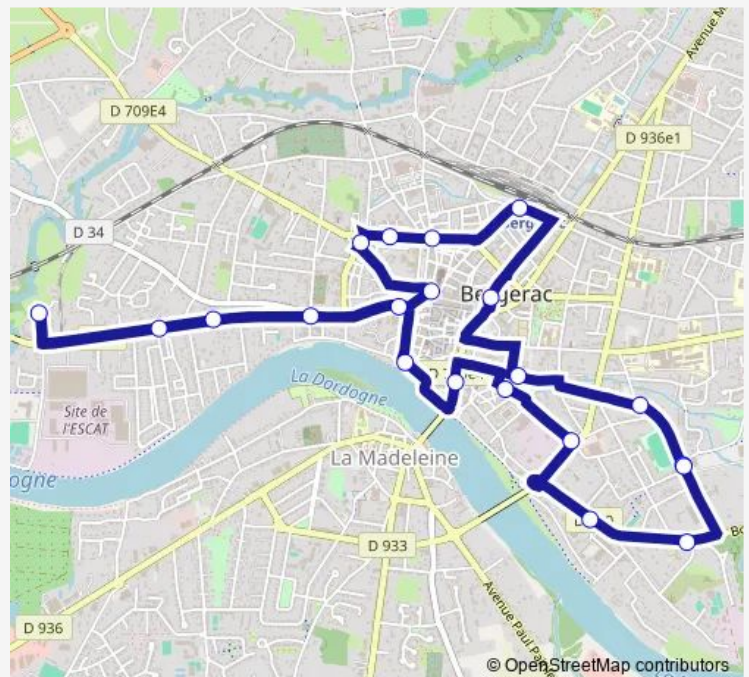

Direction

Anatole France D — Anatole France A

21 stops

[Open route schedule](#)

Anatole France D

Guilbaud

Foirail 1

LES Carmes

Pole Multimodal Sncf

Place DE L'Europe

Jean Moulin

BD Beausoleil

Marche (place de Lattre)

AV A.Briand (Loupias)

AV A.Briand (pharmacie)

Rene Desmaison

Anatole France A

Route schedule

Anatole France D — Anatole France A

Monday 07:35-19:10

Tuesday 07:35-19:10

Wednesday 07:35-19:10

Thursday 07:35-19:10

Friday 07:35-19:10

Saturday 07:35-19:10

Sunday —

Route info

Direction: Anatole France D

Stops: 21

Trip Duration: 0 hour 30 min

NAV Bus time schedules and route maps are available in an offline PDF at busmaps.com. Use the busmaps.com website to see live bus times, train schedule or subway schedule, and step-by-step directions for all public transit in Bergerac