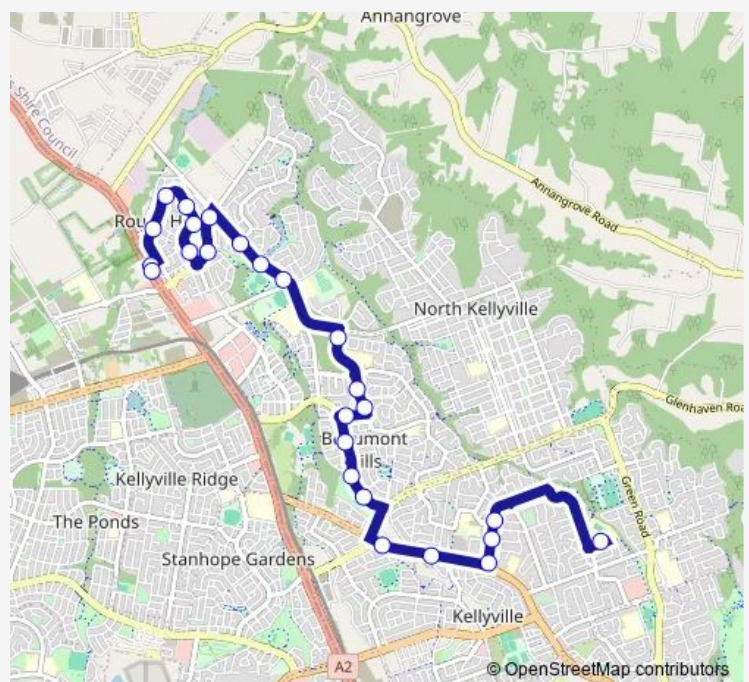

# School Bus 2698 Kellyville HS to Rouse Hill Village Centre via Beaumont Hills

[Go to website](#)

**Direction**

Kellyville High School, Queensbury Av — Rouse Hill Shopping Centre, Windsor Rd

25 stops

[Open route schedule](#)

82 Sanctuary Dr

Hotham Av At Morgan Pl

The Parkway After Hotham Av

The Parkway Opp Hamilton Way

Mungerie Rd Opp Guardian Av

Withers Rd After Commercial Rd

Hills Centenary Park, Withers Rd

Withers Rd At Brushwood Dr

Mile End Rd After Withers Rd

Mile End Rd Before Green Hills Dr

Clower Av After Panmure St

Clower Av Opp Rouse Hill Public School

**Route schedule**

Kellyville High School, Queensbury Av — Rouse Hill Shopping Centre, Windsor Rd

Monday	15:23
Tuesday	15:23
Wednesday	15:23
Thursday	15:23
Friday	15:23
Saturday	—
Sunday	—

**Route info**

Direction: Kellyville High School, Queensbury Av

Stops: 25

Trip Duration: 0 hour 27 min

Adelphi St At Greygum Av