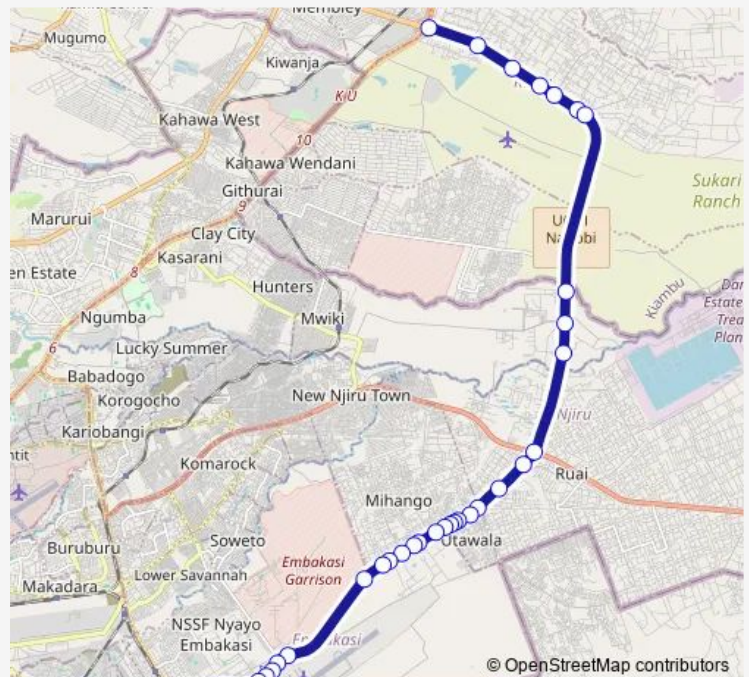

Shell

Kwa Chief

Ap

Route schedule

Super Highway — Transami

Monday 06:00

Tuesday 06:00

Wednesday 06:00

Thursday 06:00

Friday 06:00

Saturday 06:00

Sunday 06:00

Route info

Direction: Super Highway

Stops: 34

Trip Duration: 1 hour 3 min

0039 — Bypass Ruiru, City Cabanas

BusMaps

Keza

Mihango Kayole Junction

Gsu

Astro

China

Barraks/75

Barraks/75 Rounda

Airbase

Kemsa Depot

Tuskys

Aviation

Taj Mall Roundabout

Transami

Direction