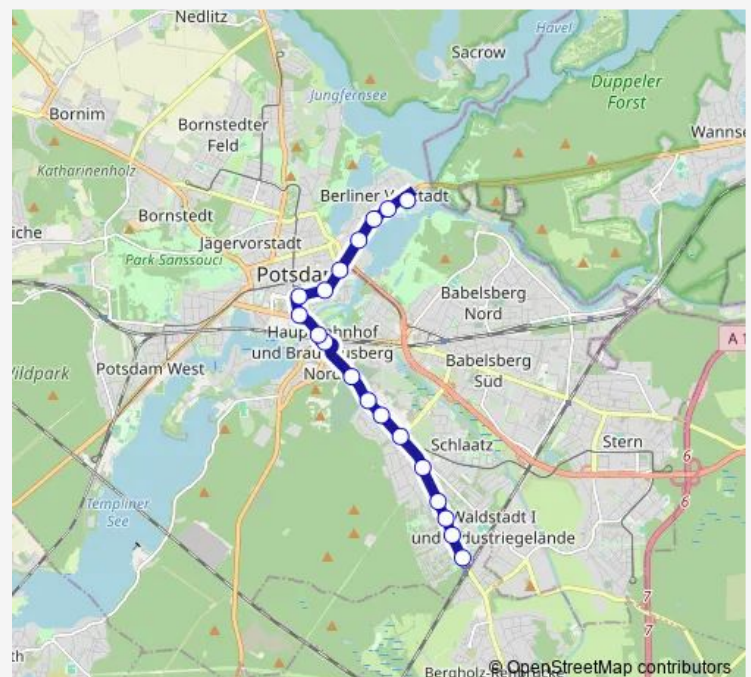

Potsdam, Platz der Einheit/Bildungsforum

Potsdam, Burgstr./Klinikum

Potsdam, Holzmarktstr.

Potsdam, Schiffbauergasse/Berliner Str.

Potsdam, Mangerstr.

Potsdam, Leonardo-da-Vinci-Str.

Potsdam, Glienicker Brücke

Route schedule

Potsdam, Rehbrücke Bhf — Potsdam, Glienicker Brücke

Monday 05:37-20:34

Tuesday 05:37-20:34

Wednesday 05:37-20:34

Thursday 05:37-20:34

Friday 05:37-20:34

Saturday 05:28-20:34

Sunday 07:48-20:34

Route info

Direction: Potsdam, Rehbrücke Bhf

Stops: 19

Trip Duration: 0 hour 23 min

Direction

Potsdam, Glienicker Brücke — Potsdam, Hauptbahnhof/Friedrich-Engels-Str.

10 stops

[Open route schedule](#)

Potsdam, Glienicker Brücke

Potsdam, Leonardo-da-Vinci-Str.

Potsdam, Mangerstr.

Potsdam, Schiffbauergasse/Berliner Str.

Potsdam, Holzmarktstr.

Potsdam, Burgstr./Klinikum

Potsdam, Platz der Einheit/Bildungsforum