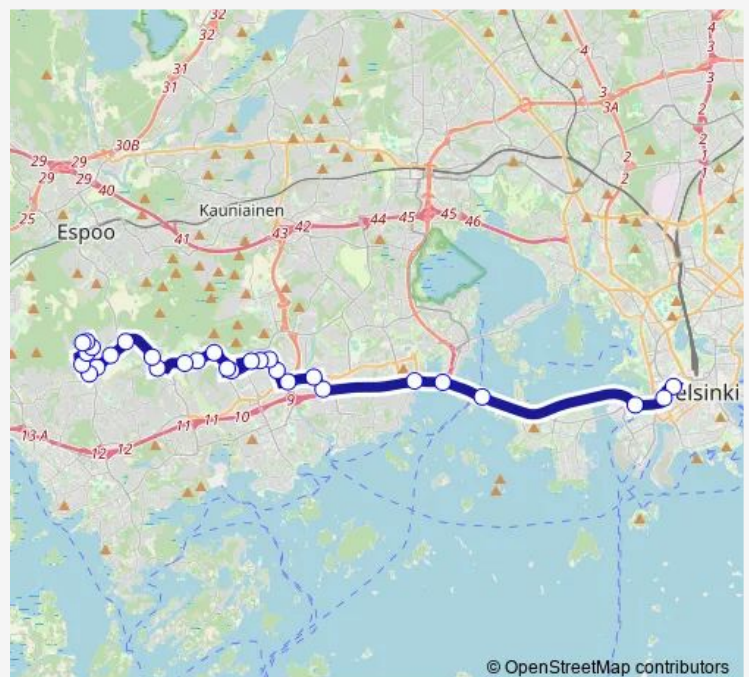

Thursday 06:17-17:24

Friday 06:36-16:04

Saturday —

Sunday —

Route info

Direction: Kamppi

Stops: 29

Trip Duration: 0 hour 37 min