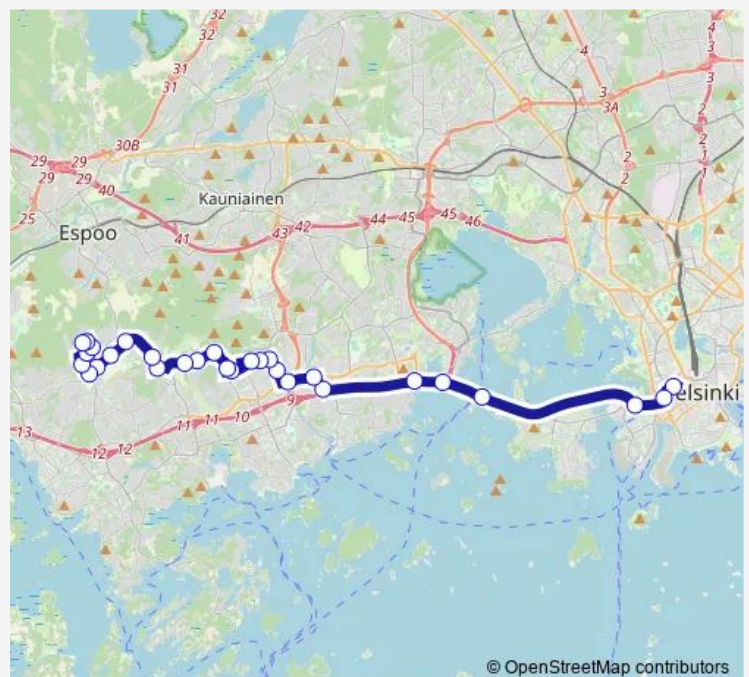

Thursday 06:17-18:30

Friday 06:17-18:30

Saturday —

Sunday —

Route info

Direction: Kamppi

Stops: 29

Trip Duration: 0 hour 32 min