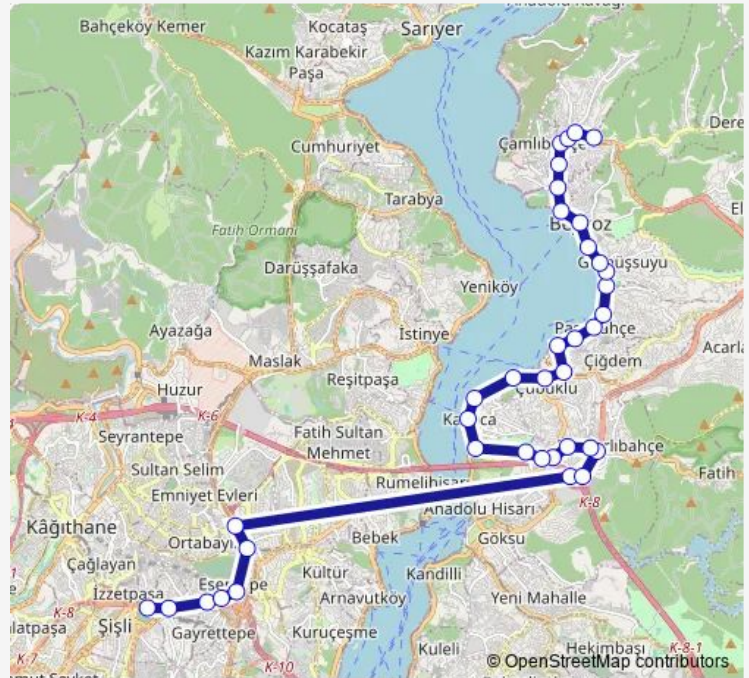

Saturday 06:40-23:15

Sunday 07:20-23:25

Route info

Direction: MECİDİYEKÖY MEZARLIK

Stops: 37

Trip Duration: 1 hour 4 min

121A — Mecidiyeköy Mezarlik - Çifteçınarlar

BusMaps